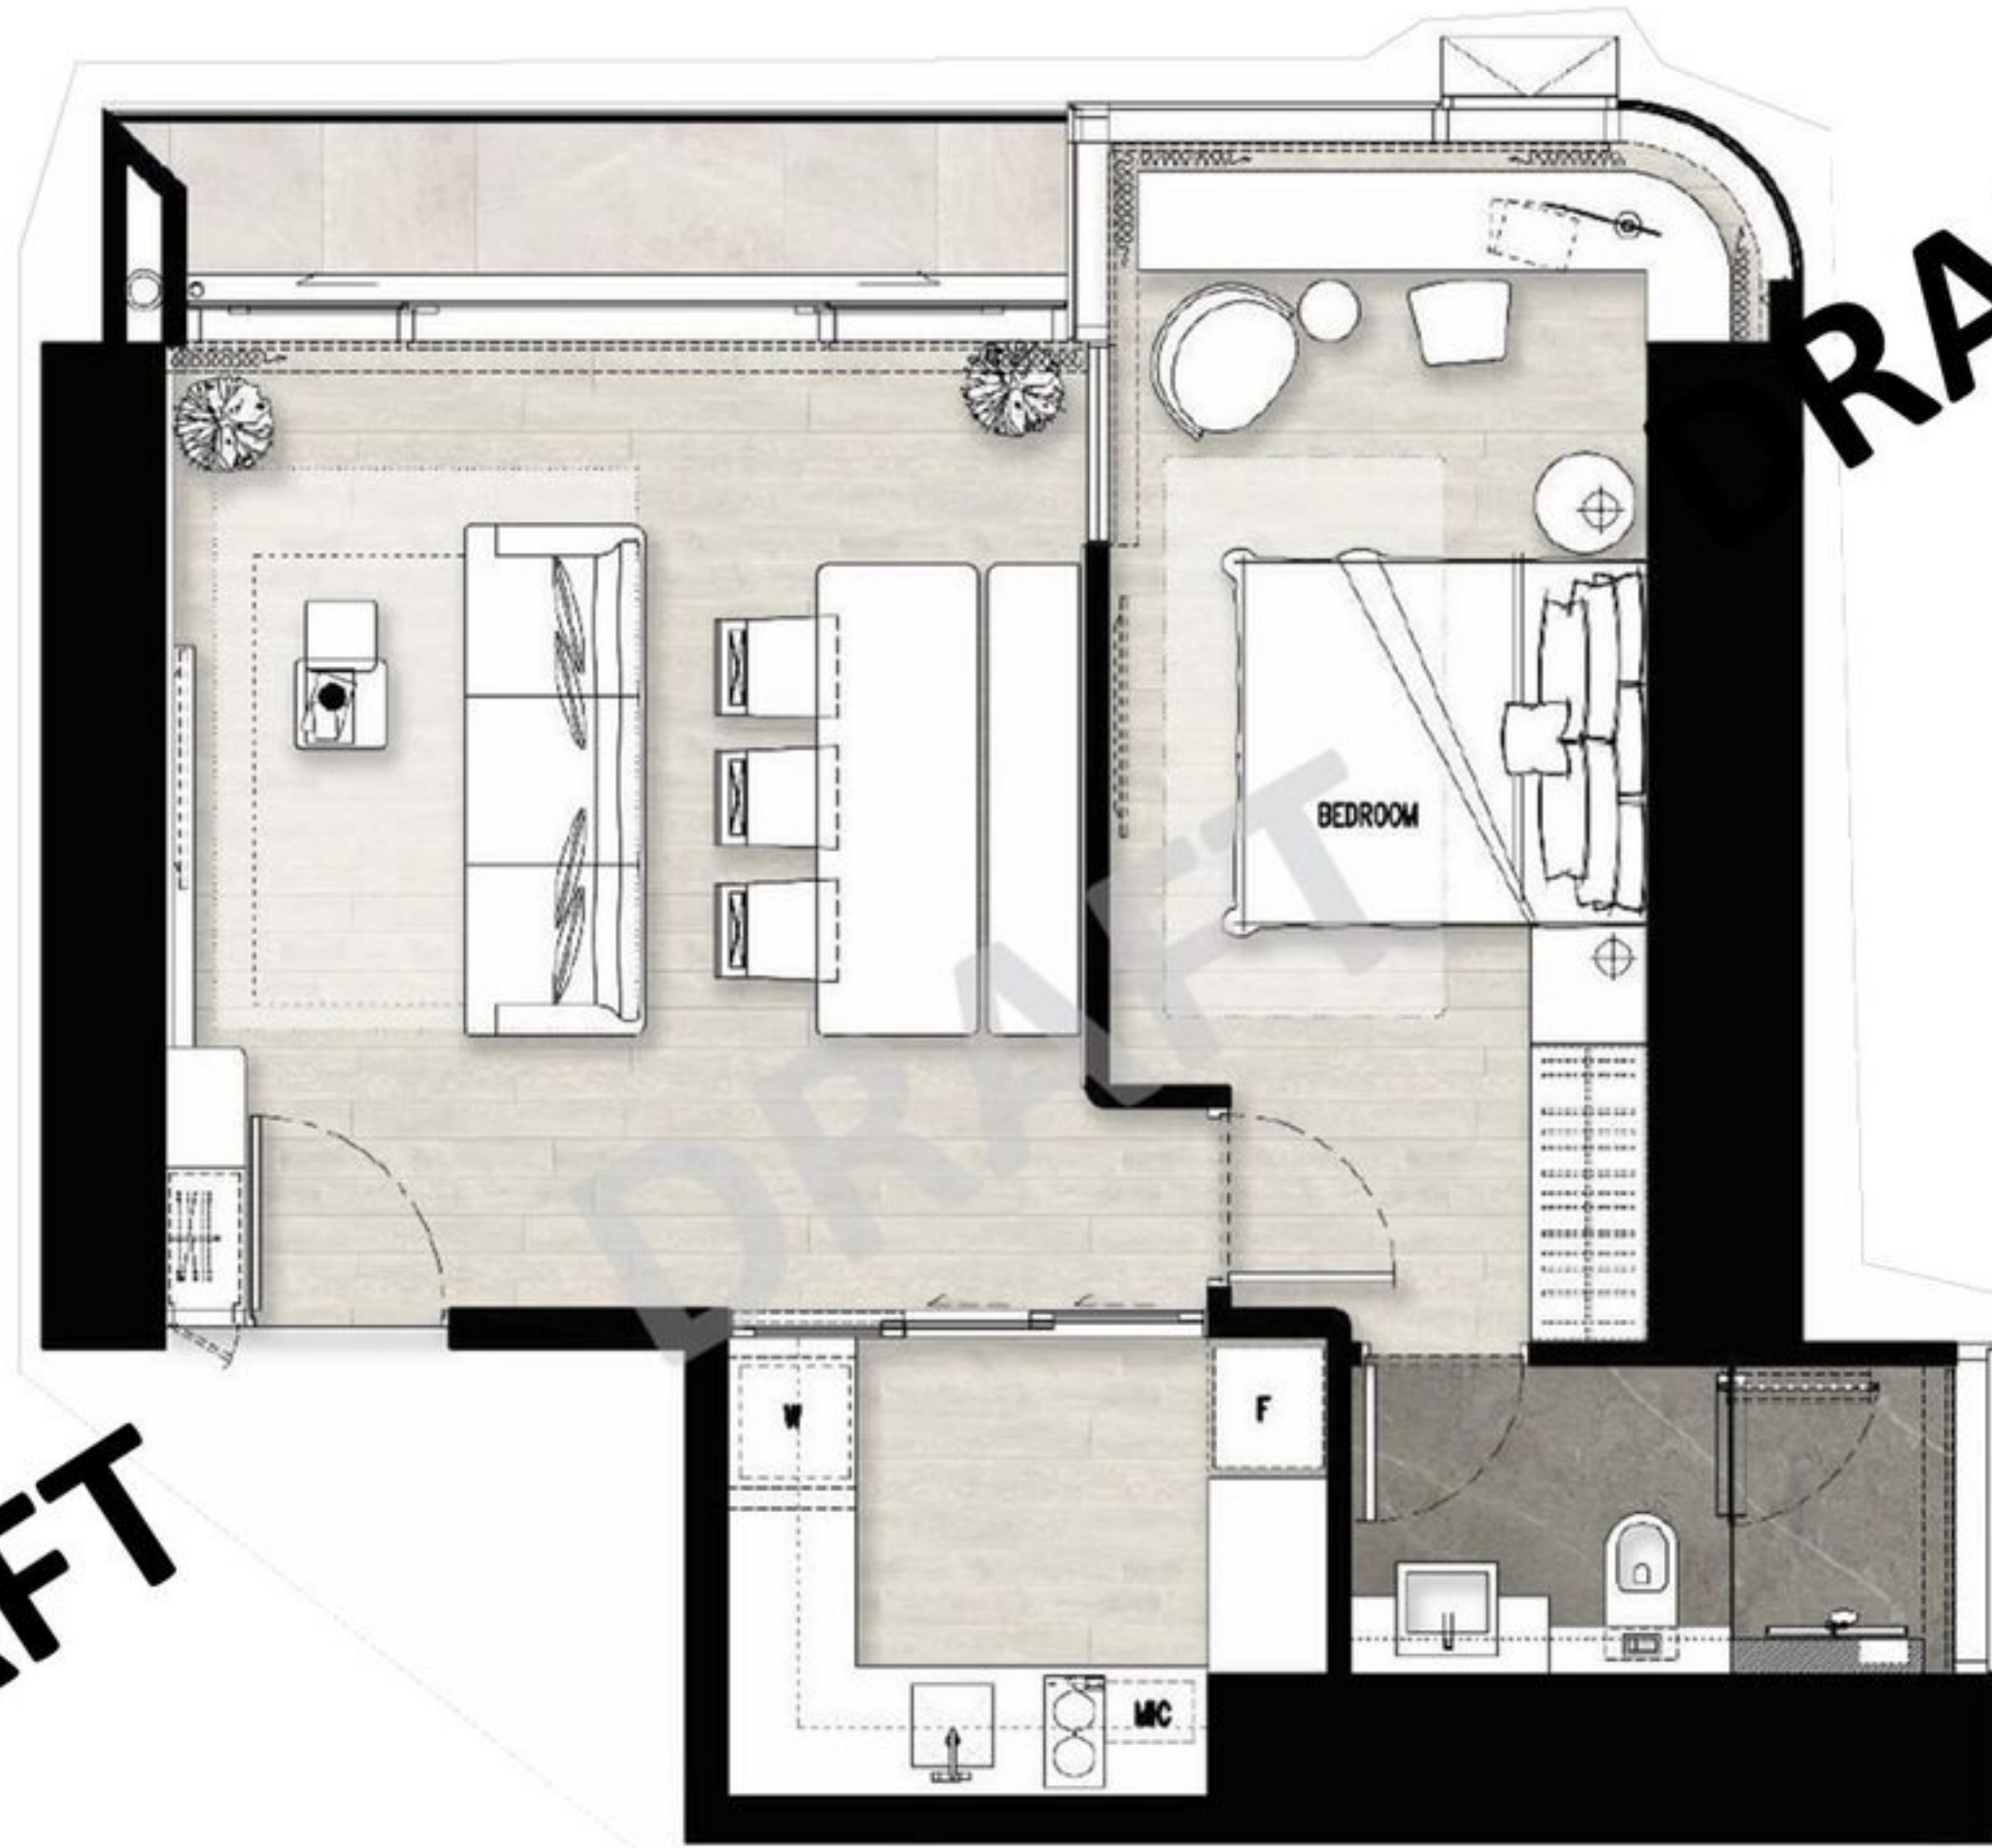

DRAFT

DRAFT

**2 BED Ocean
Pattaya
89.79 SQ.M.**

DRAFT

DRAFT

2 BED Corner

73.94 SQ.M.

DRAFT

DRAFT

**3 BED Ocean
Wongamat**
164.03 SQ.M.

DRAFT

DRAFT

**2 BED Ocean
Wongamat**
88.11 SQ.M.

DRAFT

RAFT

1 BED Corner

56.09 SQ.M.

DRAFT

1 BED
34.30 SQ.M.

1 BED Veranda
53.87 SQ.M.

DRAFT

DRAFT

3 BED Corner

123.45 SQ.M.

2 BED
80.17 SQ.M.