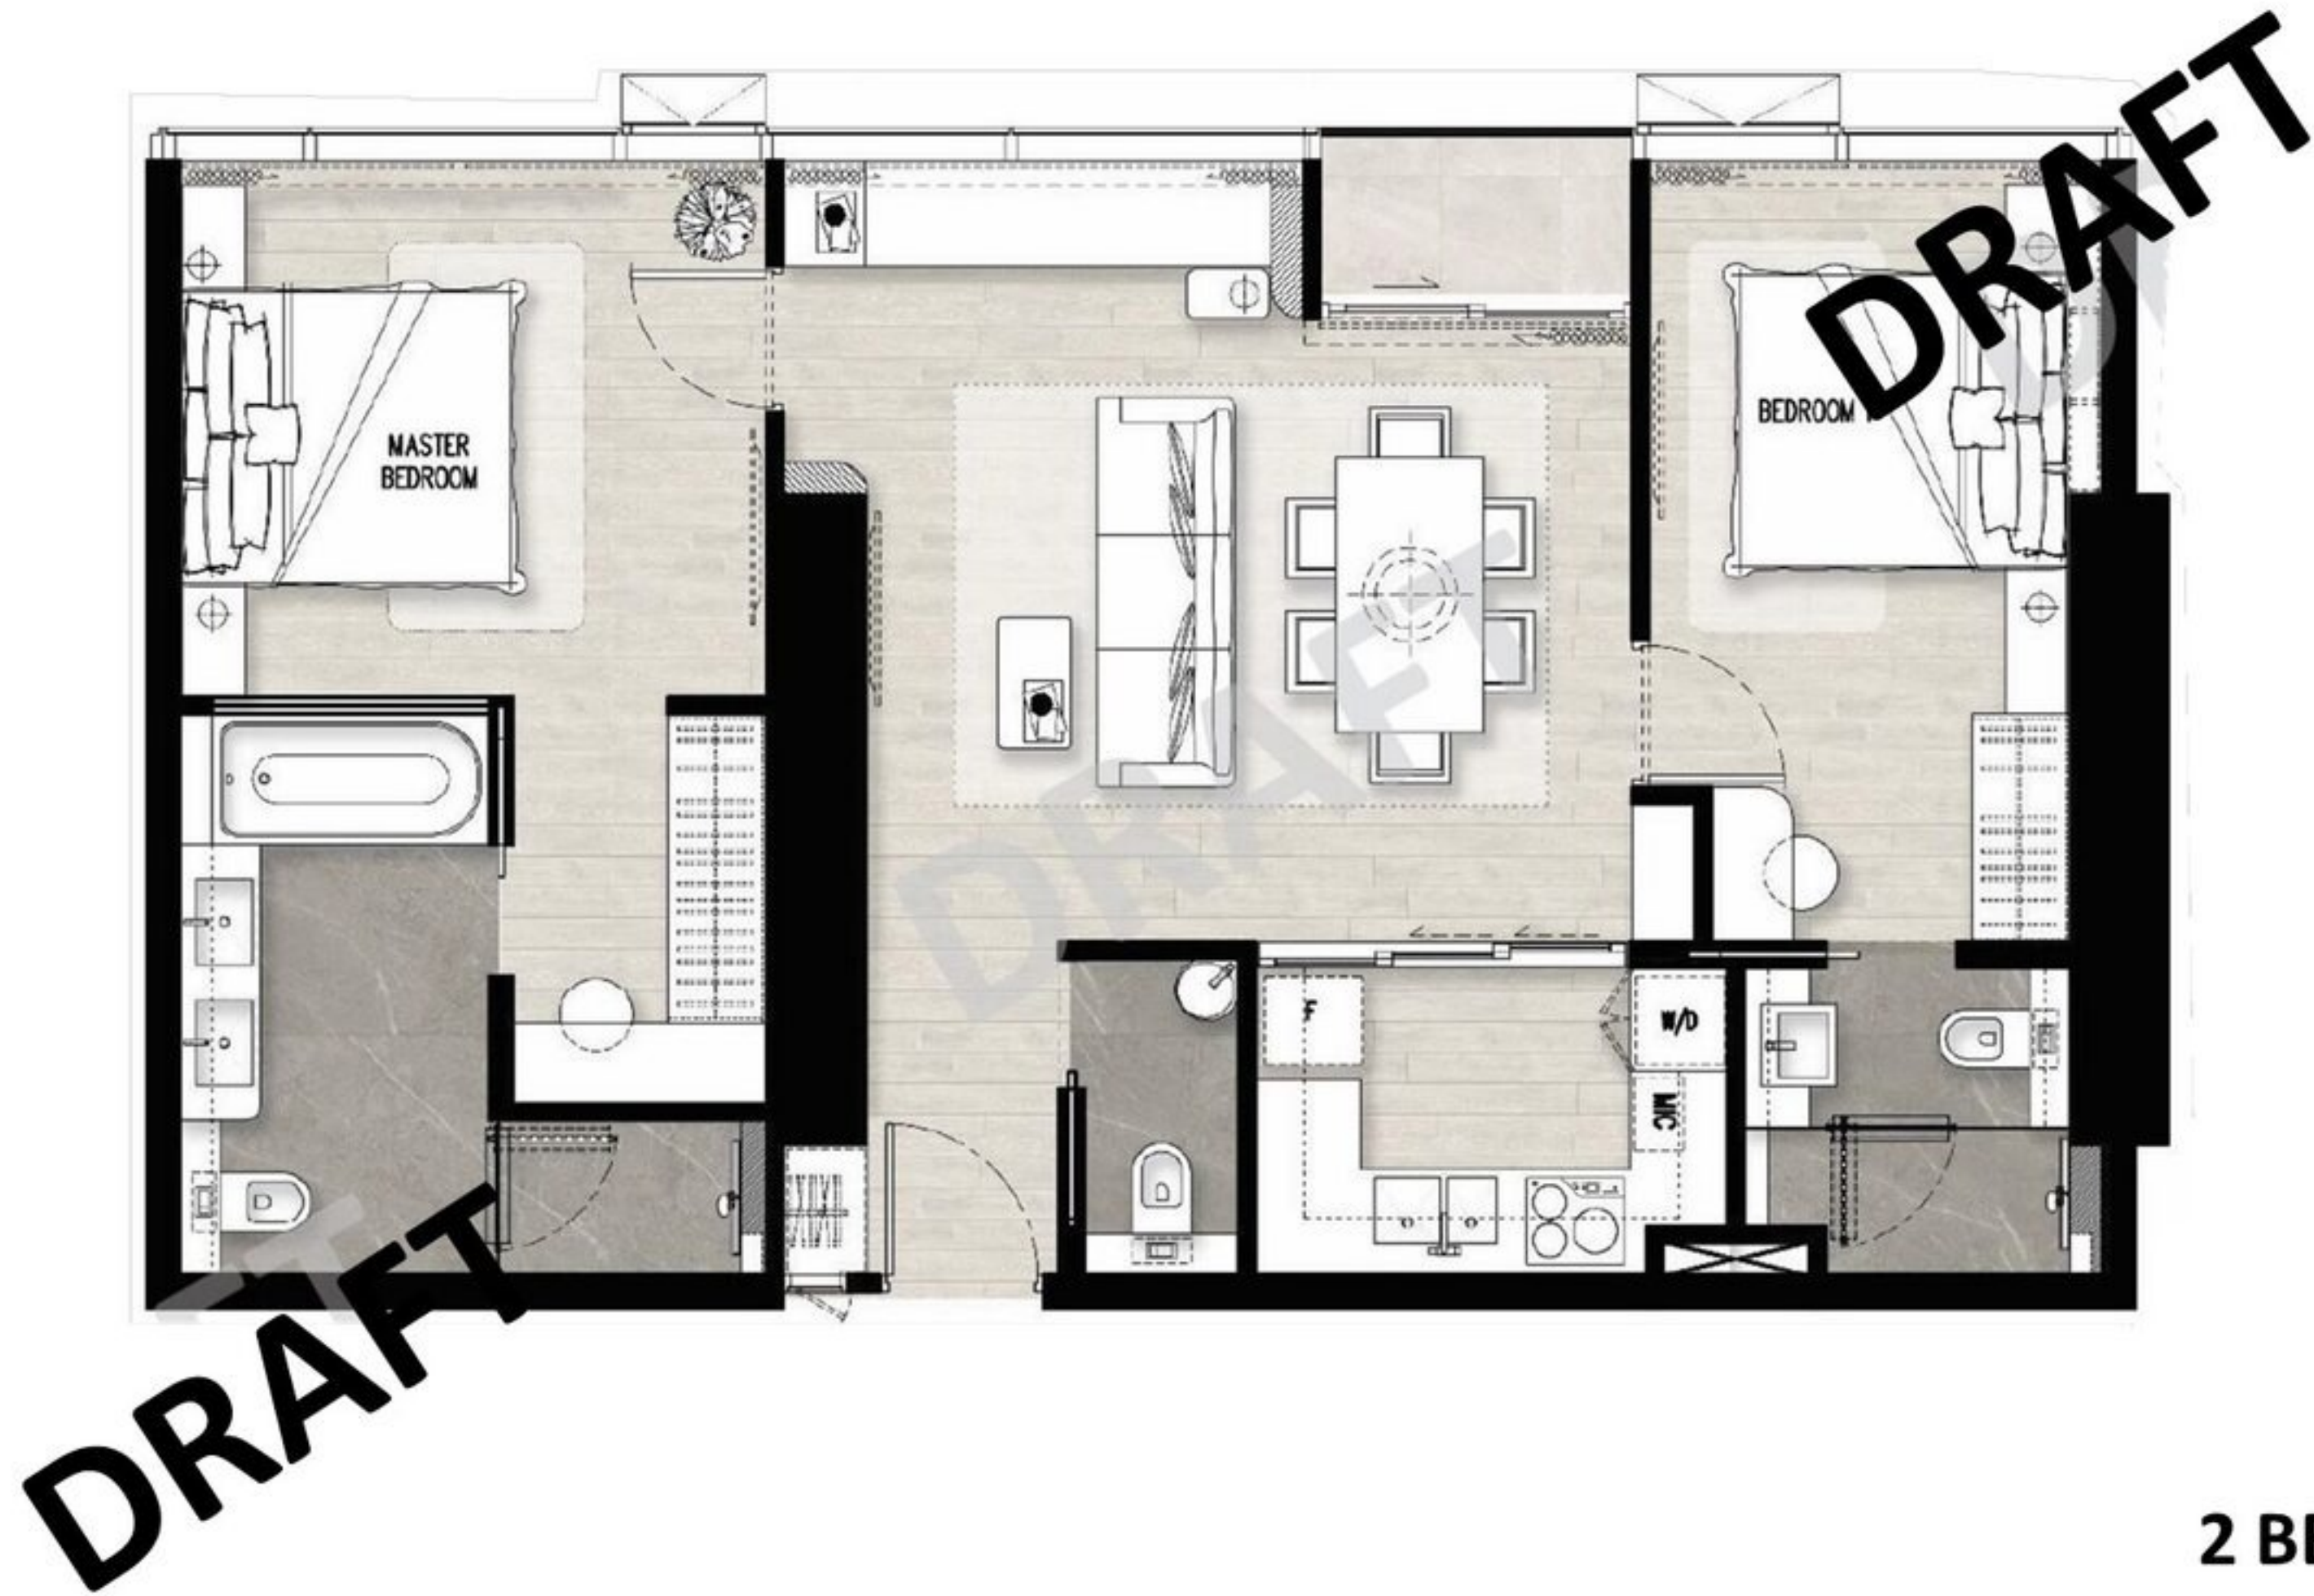

DRAFT

DRAFT

**2 BED Ocean
Pattaya
89.79 SQ.M.**

DRAFT

DRAFT

2 BED Corner

73.94 SQ.M.

DRAFT

DRAFT

**3 BED Ocean
Wongamat**
164.03 SQ.M.

DRAFT

DRAFT

**2 BED Ocean
Wongamat**
88.11 SQ.M.

DRAFT

RAFT

1 BED Corner

56.09 SQ.M.

DRAFT

1 BED
34.30 SQ.M.

1 BED Veranda
53.87 SQ.M.

DRAFT

DRAFT

3 BED Corner

123.45 SQ.M.

2 BED
80.17 SQ.M.