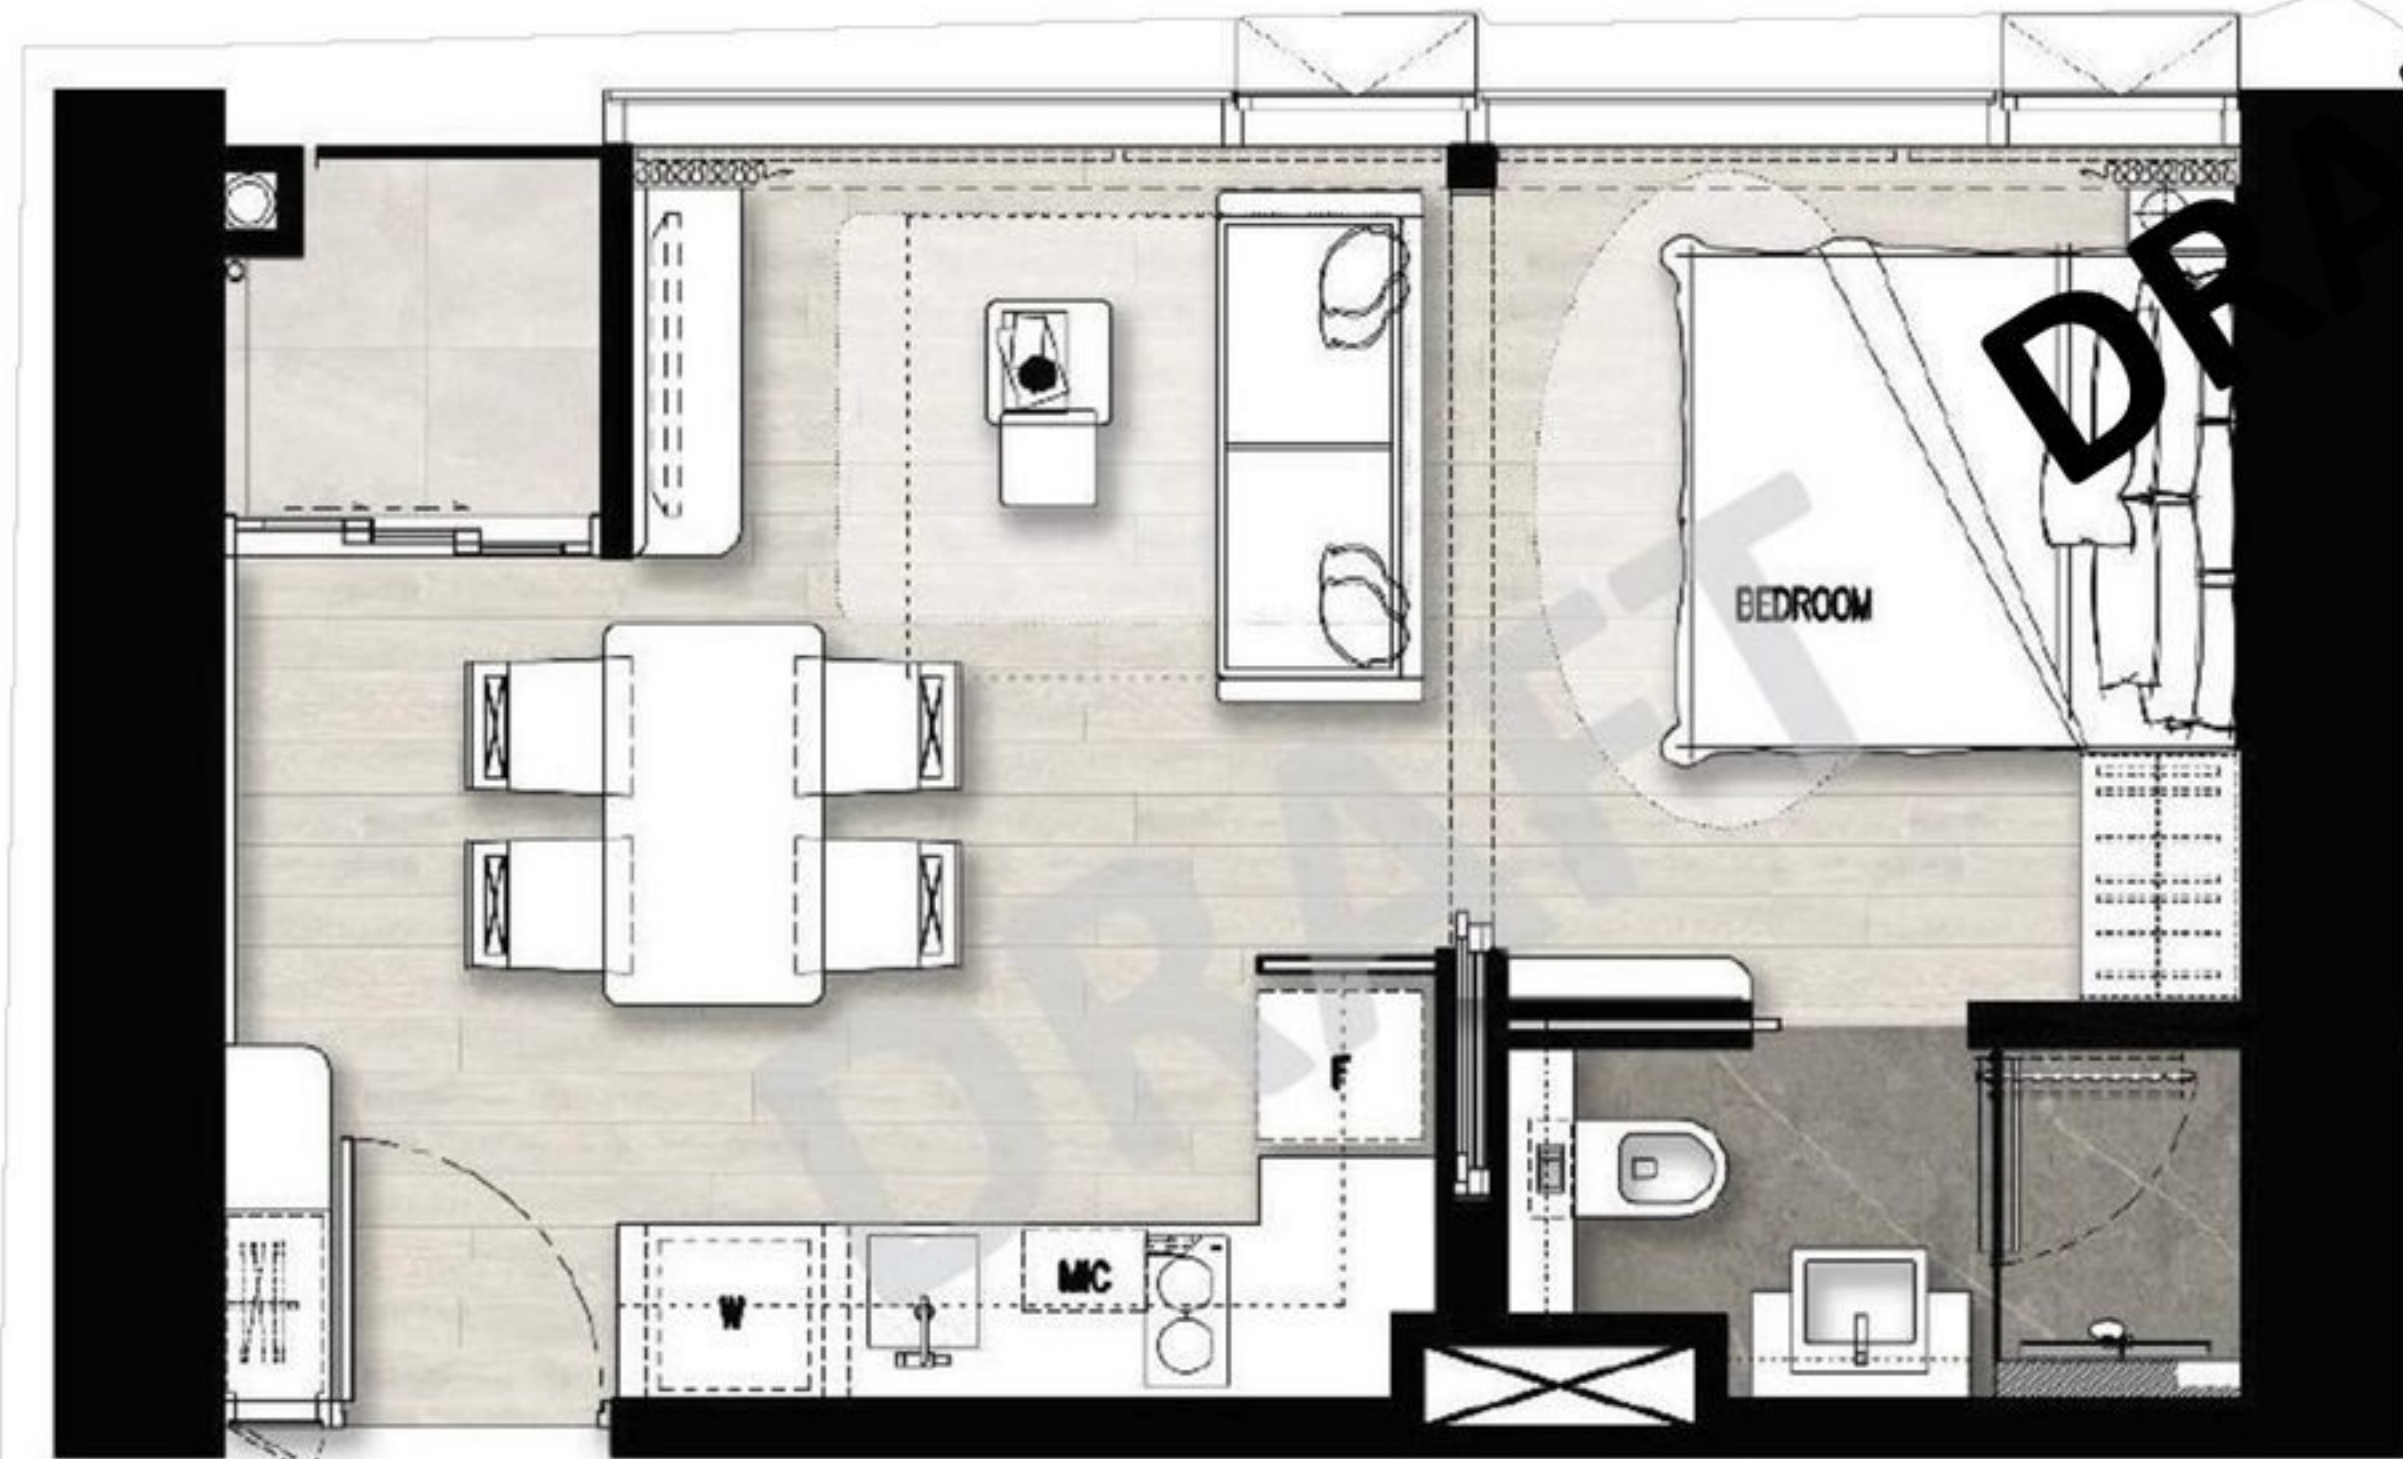

DRAFT

DRAFT

**2 BED Ocean
Pattaya
89.79 SQ.M.**

DRAFT

DRAFT

2 BED Corner

73.94 SQ.M.

DRAFT

DRAFT

**3 BED Ocean
Wongamat**
164.03 SQ.M.

DRAFT

DRAFT

**2 BED Ocean
Wongamat**
88.11 SQ.M.

DRAFT

RAFT

1 BED Corner

56.09 SQ.M.

DRAFT

1 BED
34.30 SQ.M.

1 BED Veranda
53.87 SQ.M.

DRAFT

DRAFT

3 BED Corner

123.45 SQ.M.

2 BED
80.17 SQ.M.