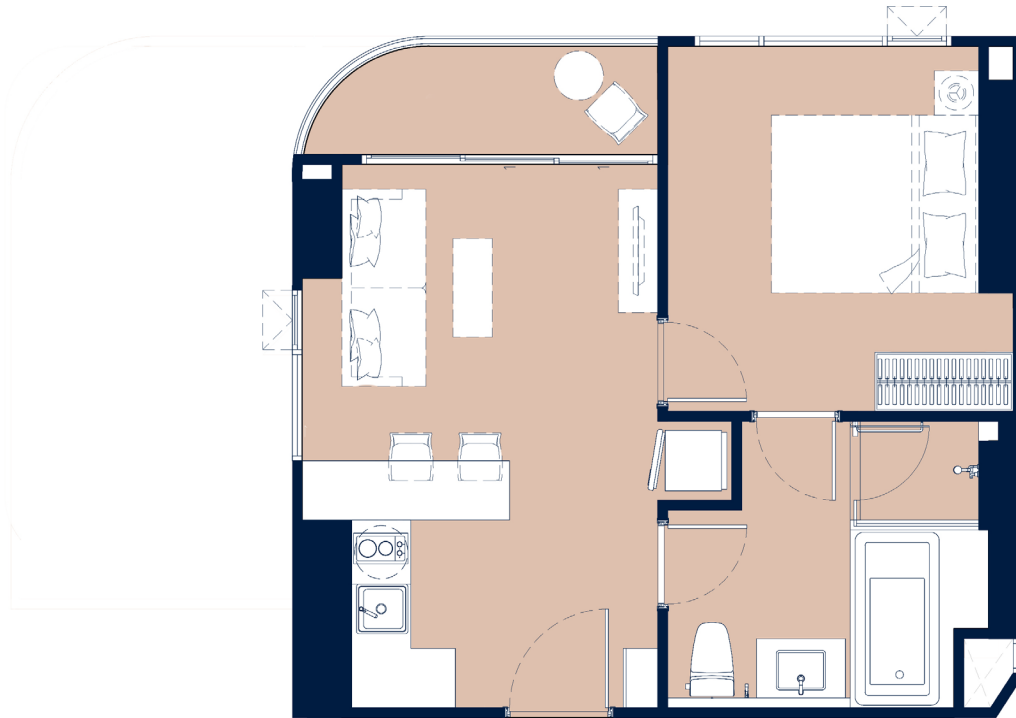

BUILDING B

1 BEDROOM DELUXE | 59.25 SQ.M.

Layout and area of units may change as deemed appropriate without prior notice but will not effect the use and dwelling.

BUILDING B

1 BEDROOM DELUXE | 45.75 SQ.M.

Layout and area of units may change as deemed appropriate without prior notice but will not effect the use and dwelling.

BUILDING B

1 BEDROOM DELUXE | 46.20 + 15.00 SQ.M.

Layout and area of units may change as deemed appropriate without prior notice but will not effect the use and dwelling.

BUILDING B

1 BEDROOM DELUXE | 45.85 SQ.M.

Layout and area of units may change as deemed appropriate without prior notice but will not effect the use and dwelling.

BUILDING B

1 BEDROOM DELUXE | 61.3 SQ.M.

Layout and area of units may change as deemed appropriate without prior notice but will not effect the use and dwelling.