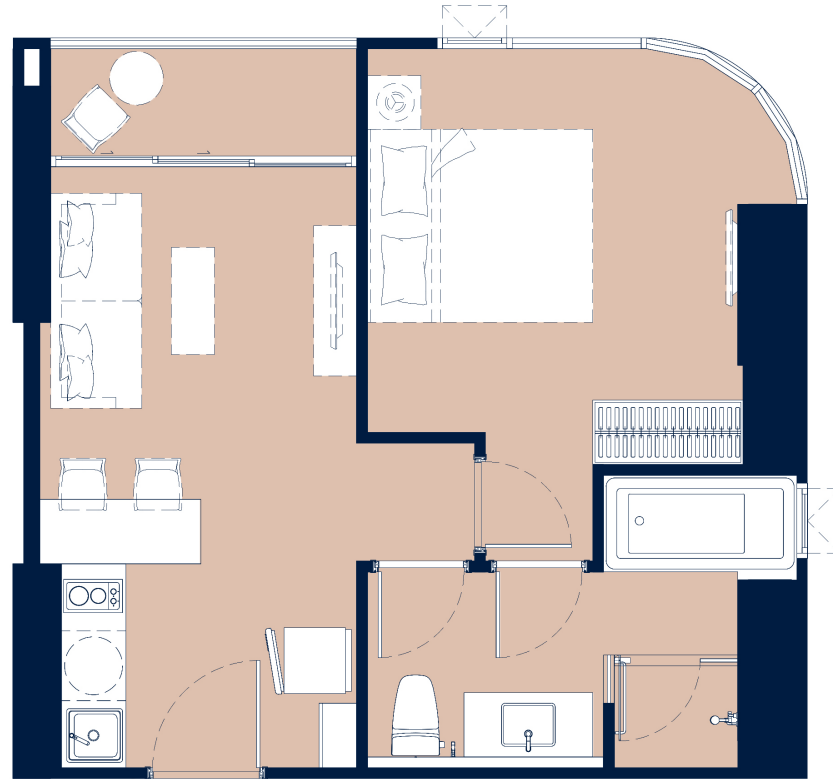

Layout and area of units may change as deemed appropriate
without prior notice but will not effect the use and dwelling.

BUILDING B

1 BEDROOM DELUXE | 44.75 SQ.M.

BUILDING B

1 BEDROOM DELUXE | 44.70 SQ.M.

Layout and area of units may change as deemed appropriate without prior notice but will not effect the use and dwelling.

BUILDING B

1 BEDROOM DELUXE | 44.80 SQ.M.

Layout and area of units may change as deemed appropriate without prior notice but will not effect the use and dwelling.

BUILDING B

1 BEDROOM DELUXE | 44.55 SQ.M.

Layout and area of units may change as deemed appropriate without prior notice but will not effect the use and dwelling.

BUILDING B

1 BEDROOM DELUXE | 46.00 SQ.M.

Layout and area of units may change as deemed appropriate without prior notice but will not effect the use and dwelling.

BUILDING B

1 BEDROOM DELUXE | 43.80 SQ.M.

Layout and area of units may change as deemed appropriate without prior notice but will not effect the use and dwelling.