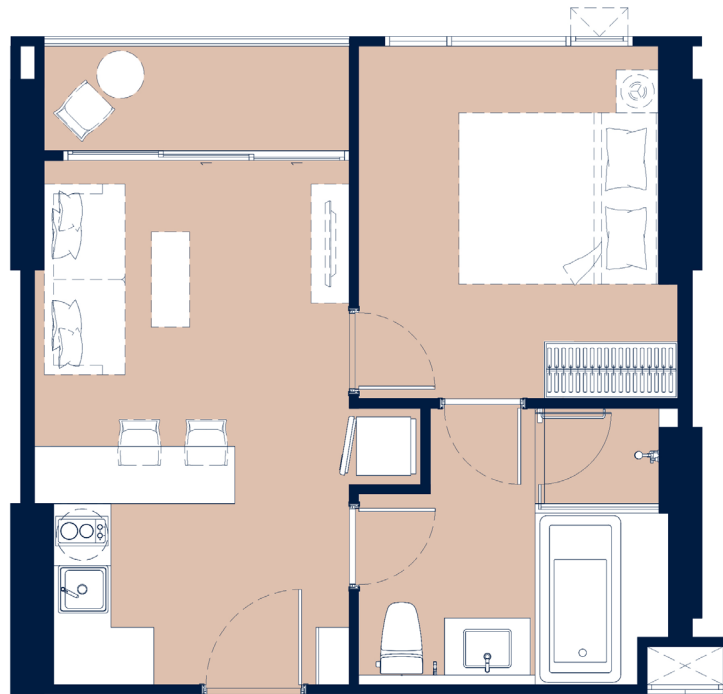

1 BEDROOM SUPERIOR | 34.75 SQ.M.

Layout and area of units may change as deemed appropriate without prior notice but will not effect the use and dwelling.

BUILDING B

1 BEDROOM SUPERIOR | 34.70 SQ.M.

Layout and area of units may change as deemed appropriate without prior notice but will not effect the use and dwelling.

BUILDING B

1 BEDROOM SUPERIOR | 34.70 SQ.M.

BUILDING B

Layout and area of units may change as deemed appropriate
without prior notice but will not effect the use and dwelling.

1 BEDROOM SUPERIOR | 37.35 SQ.M.

Layout and area of units may change as deemed appropriate
without prior notice but will not effect the use and dwelling.

BUILDING B

1 BEDROOM DELUXE | 44.75 SQ.M.

BUILDING B

1 BEDROOM DELUXE | 44.70 SQ.M.

Layout and area of units may change as deemed appropriate without prior notice but will not effect the use and dwelling.

BUILDING B

1 BEDROOM DELUXE | 44.80 SQ.M.

Layout and area of units may change as deemed appropriate without prior notice but will not effect the use and dwelling.