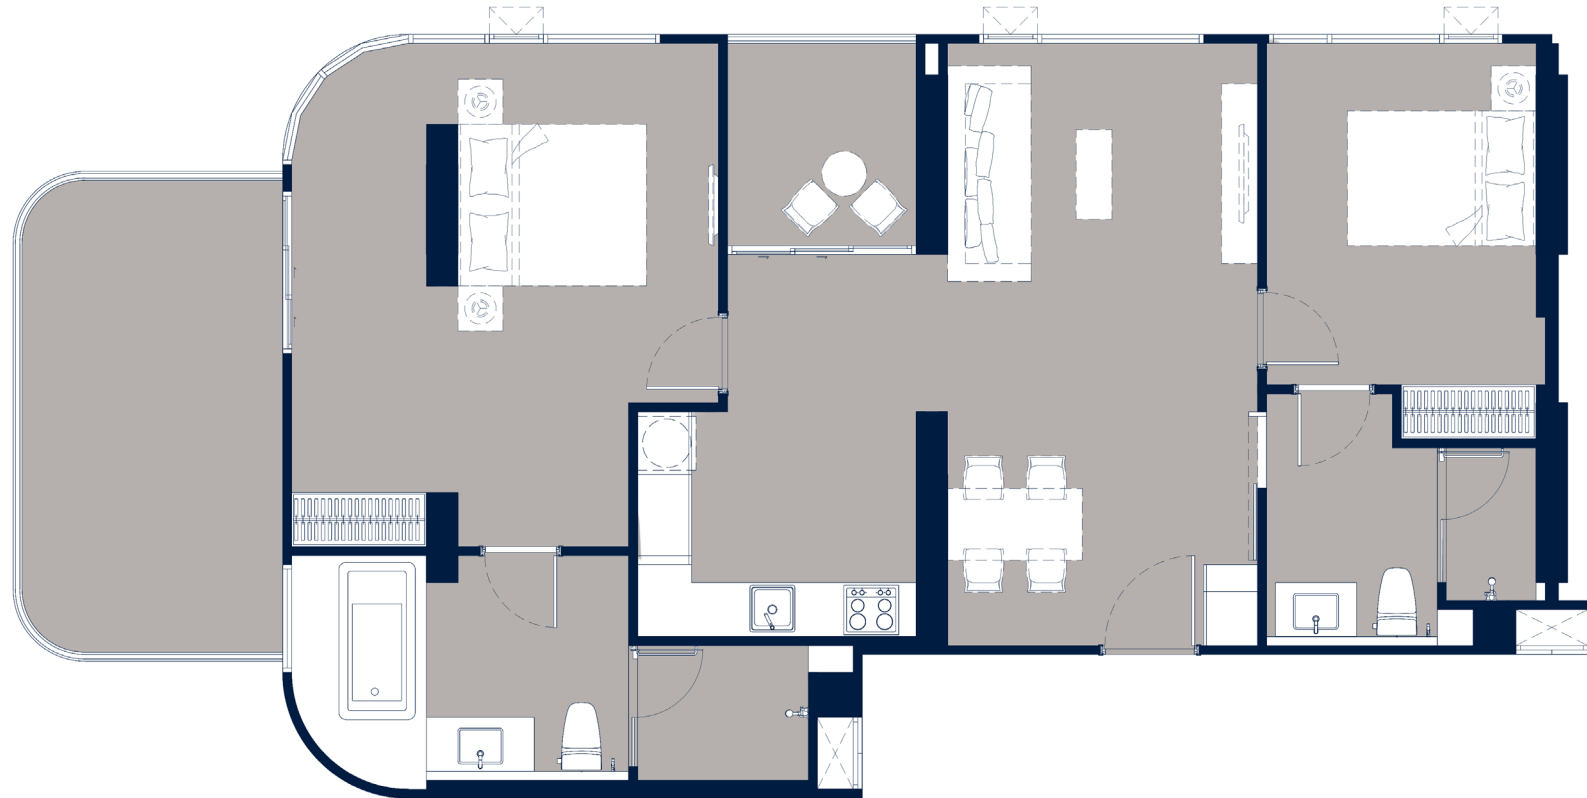

2 BEDROOMS GRAND EXECUTIVE | 114.80 SQ.M.

Layout and area of units may change as deemed appropriate without prior notice but will not effect the use and dwelling.

BUILDING B