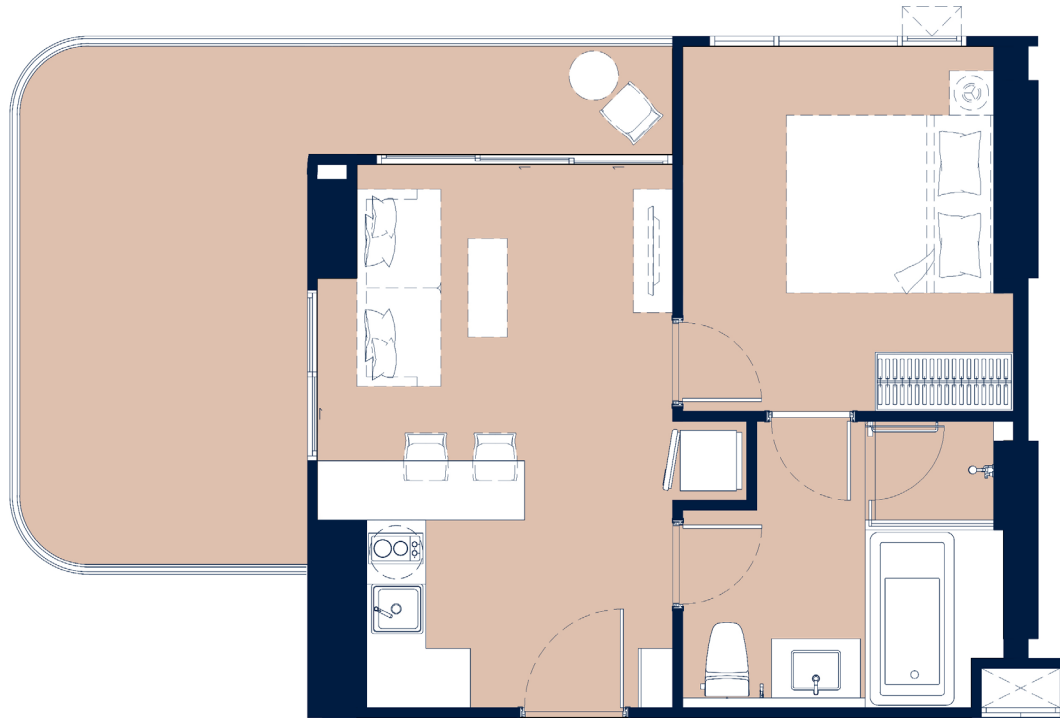

BUILDING B

1 BEDROOM DELUXE | 59.25 SQ.M.

Layout and area of units may change as deemed appropriate without prior notice but will not effect the use and dwelling.

BUILDING B

1 BEDROOM DELUXE | 45.75 SQ.M.

Layout and area of units may change as deemed appropriate without prior notice but will not effect the use and dwelling.

BUILDING B

1 BEDROOM DELUXE | 46.20 + 15.00 SQ.M.

Layout and area of units may change as deemed appropriate without prior notice but will not effect the use and dwelling.