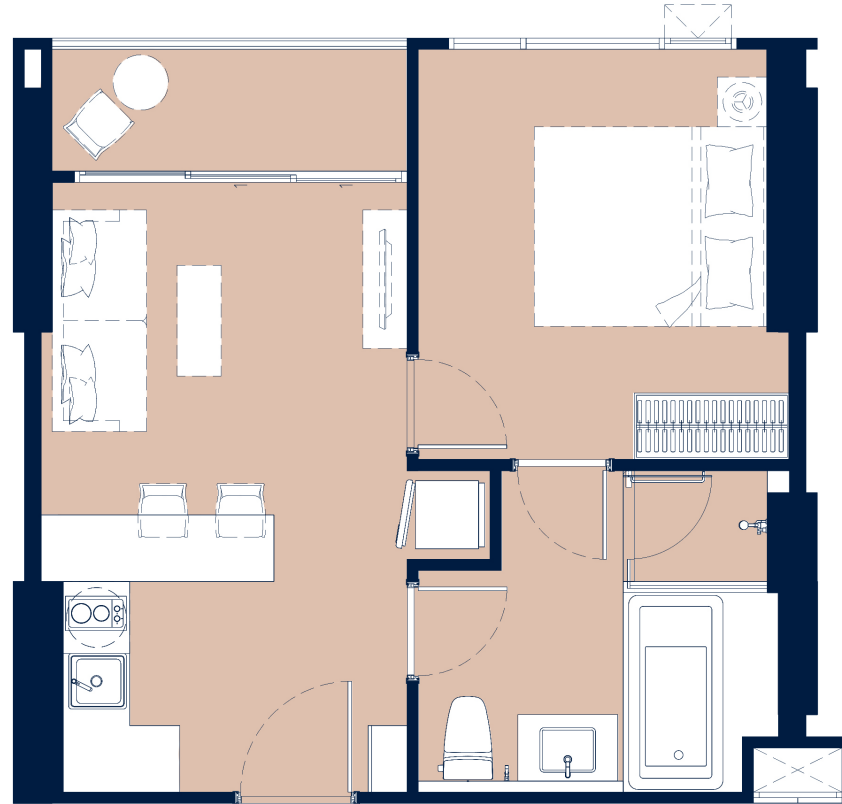

1 BEDROOM SUPERIOR | 34.75 SQ.M.

Layout and area of units may change as deemed appropriate without prior notice but will not effect the use and dwelling.

BUILDING B

1 BEDROOM SUPERIOR | 34.70 SQ.M.

Layout and area of units may change as deemed appropriate without prior notice but will not effect the use and dwelling.

BUILDING B

1 BEDROOM SUPERIOR | 34.70 SQ.M.

BUILDING B

Layout and area of units may change as deemed appropriate
without prior notice but will not effect the use and dwelling.

1 BEDROOM SUPERIOR | 37.35 SQ.M.

Layout and area of units may change as deemed appropriate
without prior notice but will not effect the use and dwelling.

BUILDING B

1 BEDROOM DELUXE | 44.75 SQ.M.

BUILDING B

1 BEDROOM DELUXE | 44.70 SQ.M.

Layout and area of units may change as deemed appropriate without prior notice but will not effect the use and dwelling.

BUILDING B

1 BEDROOM DELUXE | 44.80 SQ.M.

Layout and area of units may change as deemed appropriate without prior notice but will not effect the use and dwelling.