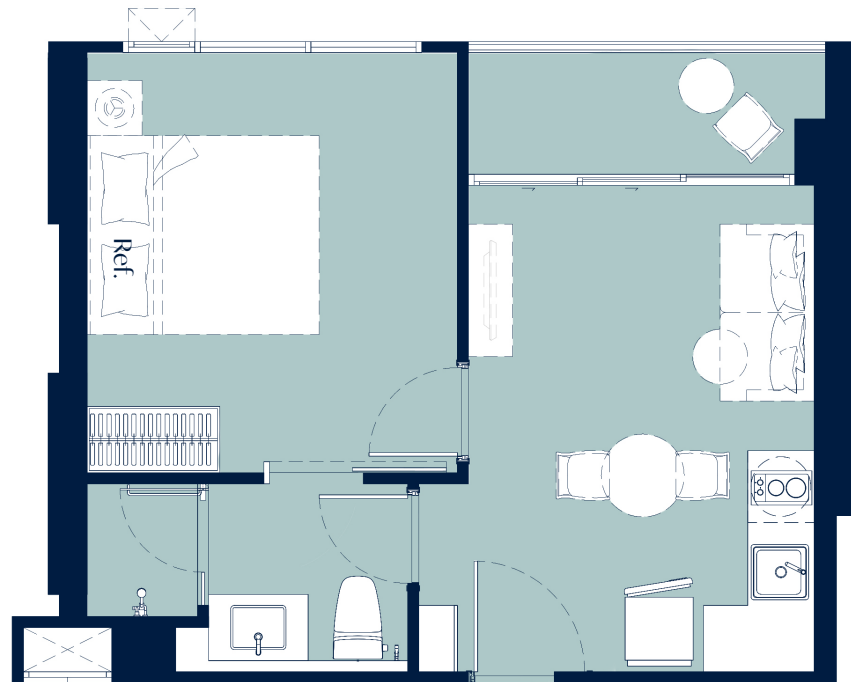

1 BEDROOM SUPERIOR | 34.75 SQ.M.

Layout and area of units may change as deemed appropriate without prior notice but will not effect the use and dwelling.

BUILDING B

1 BEDROOM SUPERIOR | 34.70 SQ.M.

Layout and area of units may change as deemed appropriate without prior notice but will not effect the use and dwelling.

BUILDING B

1 BEDROOM SUPERIOR | 34.70 SQ.M.

BUILDING B

Layout and area of units may change as deemed appropriate
without prior notice but will not effect the use and dwelling.

1 BEDROOM SUPERIOR | 37.35 SQ.M.

Layout and area of units may change as deemed appropriate
without prior notice but will not effect the use and dwelling.

BUILDING B

1 BEDROOM DELUXE | 44.75 SQ.M.

BUILDING B

1 BEDROOM DELUXE | 44.70 SQ.M.