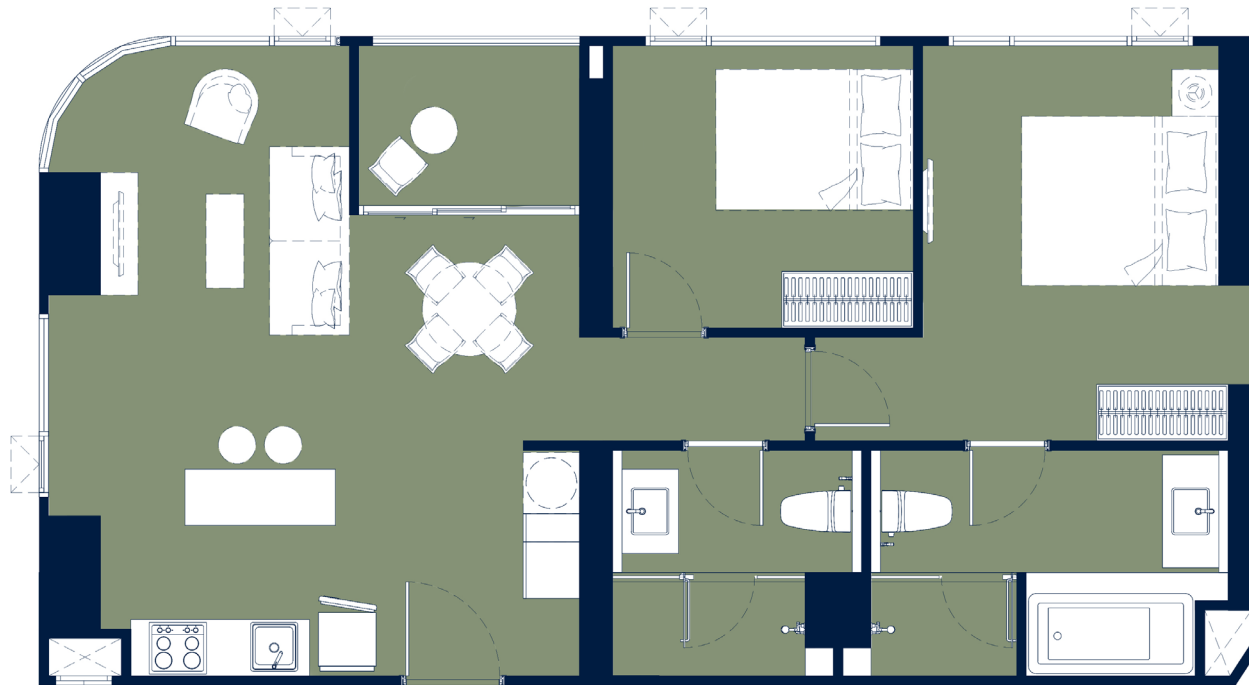

2 BEDROOMS EXECUTIVE | 81.65 SQ.M.

Layout and area of units may change as deemed appropriate without prior notice but will not effect the use and dwelling.

BUILDING B