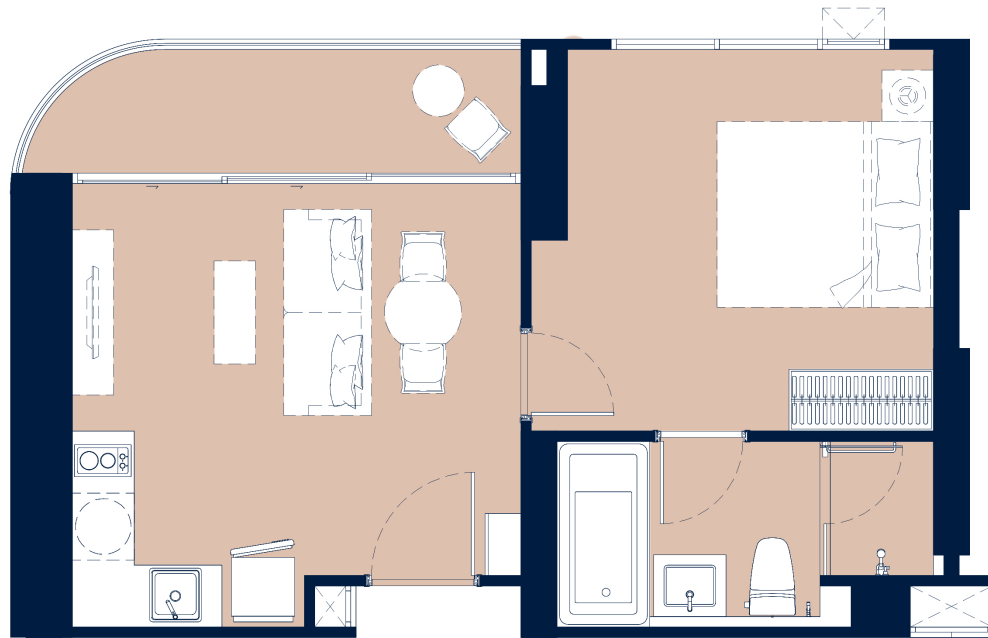

BUILDING B

BUILDING B

1 BEDROOM DELUXE | 45.00 SQ.M.

Layout and area of units may change as deemed appropriate without prior notice but will not effect the use and dwelling.