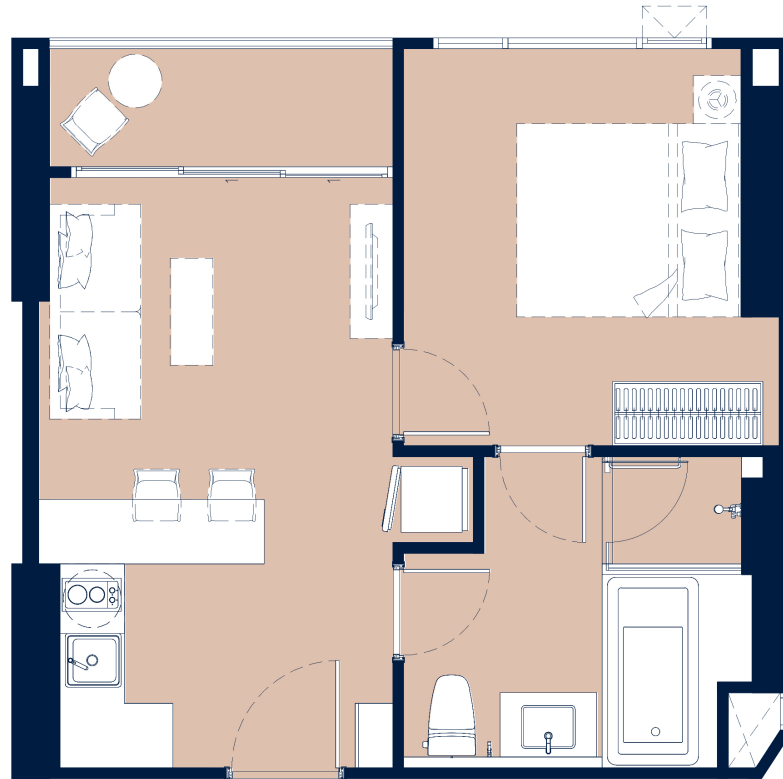

BUILDING B

1 BEDROOM SUPERIOR | 34.70 SQ.M.

BUILDING B

Layout and area of units may change as deemed appropriate
without prior notice but will not effect the use and dwelling.

1 BEDROOM SUPERIOR | 37.35 SQ.M.

Layout and area of units may change as deemed appropriate
without prior notice but will not effect the use and dwelling.

BUILDING B

1 BEDROOM DELUXE | 44.75 SQ.M.

BUILDING B

1 BEDROOM DELUXE | 44.70 SQ.M.

Layout and area of units may change as deemed appropriate without prior notice but will not effect the use and dwelling.

BUILDING B

1 BEDROOM DELUXE | 44.80 SQ.M.

Layout and area of units may change as deemed appropriate without prior notice but will not effect the use and dwelling.

BUILDING B

1 BEDROOM DELUXE | 44.55 SQ.M.

Layout and area of units may change as deemed appropriate without prior notice but will not effect the use and dwelling.

BUILDING B

1 BEDROOM DELUXE | 46.00 SQ.M.