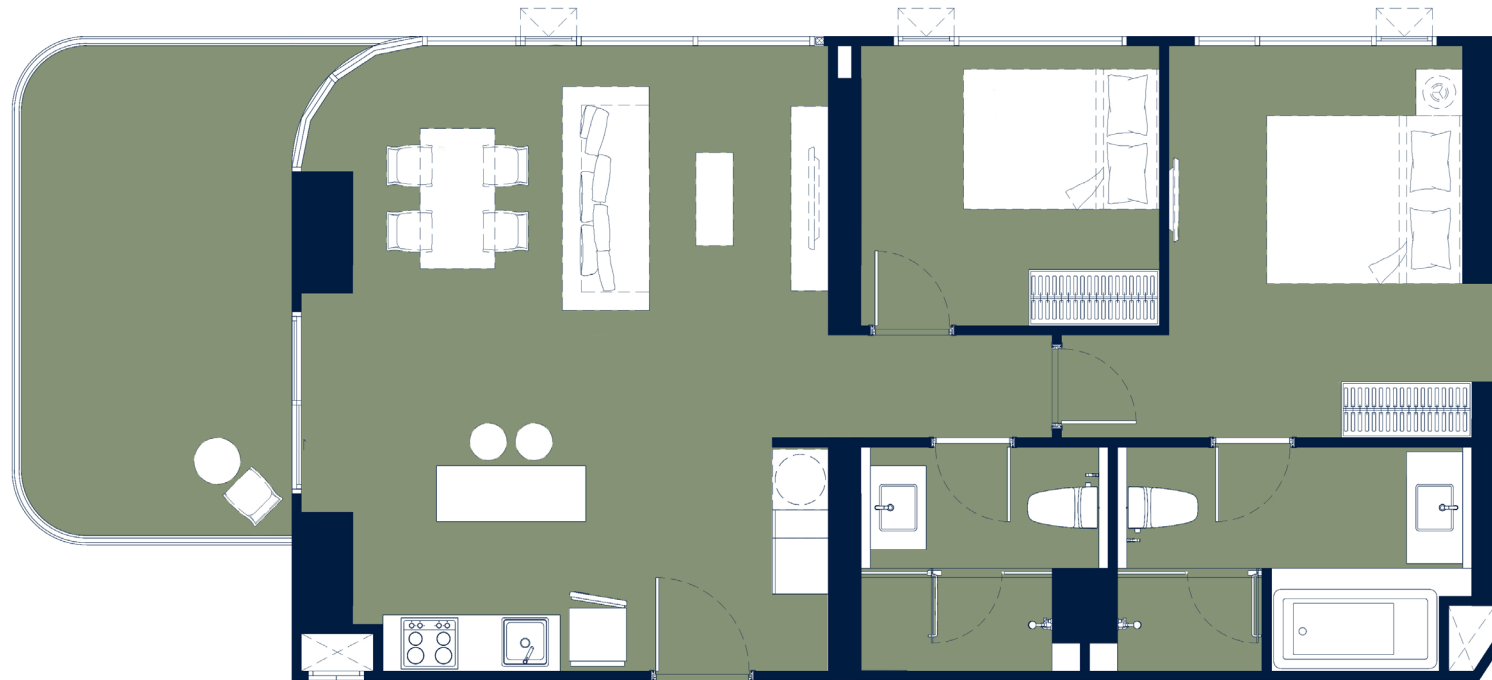

2 BEDROOMS EXECUTIVE | 97.30 SQ.M.

Layout and area of units may change as deemed appropriate without prior notice but will not effect the use and dwelling.

BUILDING B