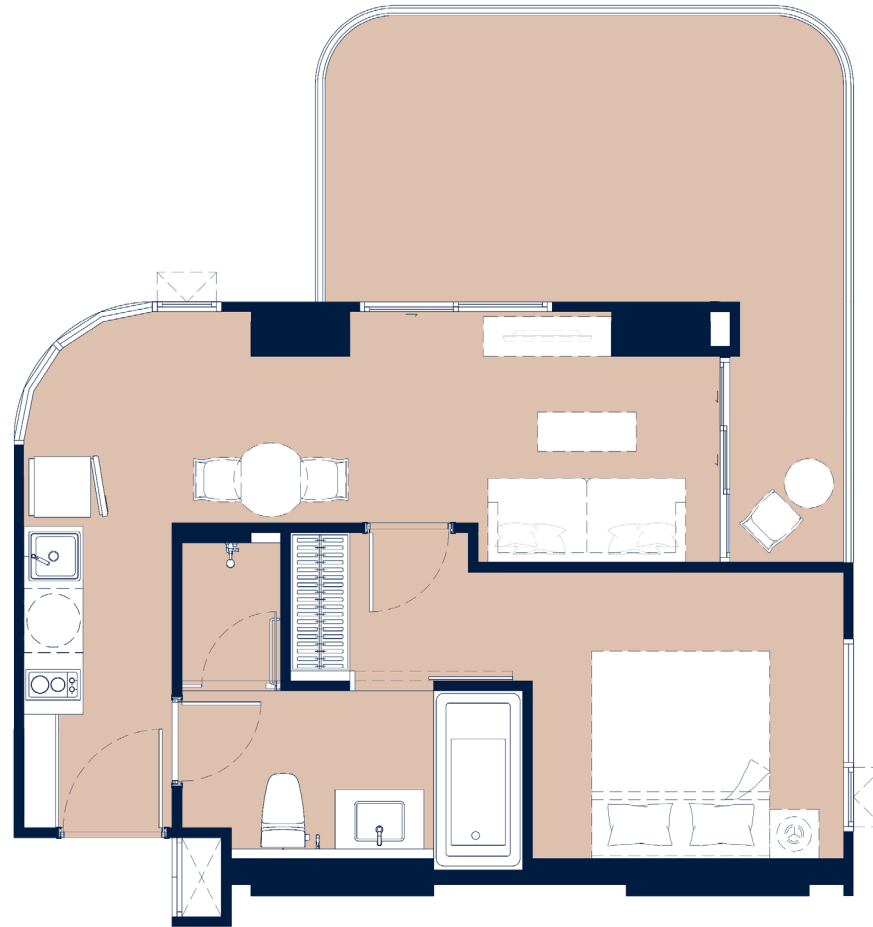

Layout and area of units may change as deemed appropriate without prior notice but will not effect the use and dwelling.

BUILDING B

1 BEDROOM DELUXE | 43.80 SQ.M.

Layout and area of units may change as deemed appropriate without prior notice but will not effect the use and dwelling.

BUILDING B

1 BEDROOM DELUXE | 59.25 SQ.M.

Layout and area of units may change as deemed appropriate without prior notice but will not effect the use and dwelling.

BUILDING B

1 BEDROOM DELUXE | 45.75 SQ.M.