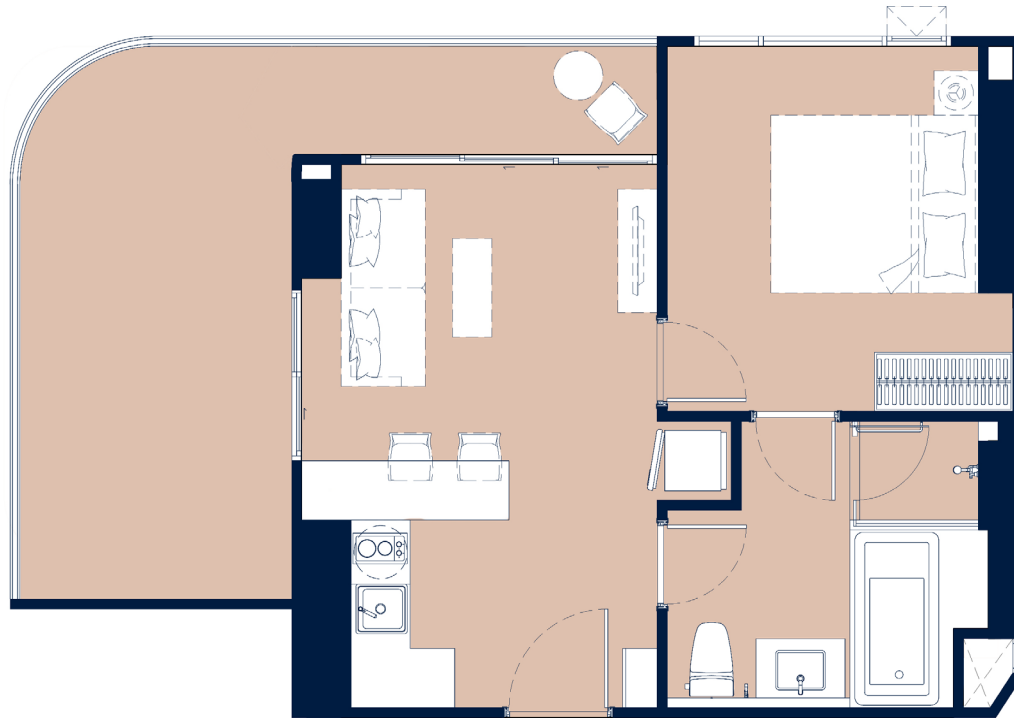

1 BEDROOM DELUXE | 61.3 SQ.M.

Layout and area of units may change as deemed appropriate without prior notice but will not effect the use and dwelling.

BUILDING B