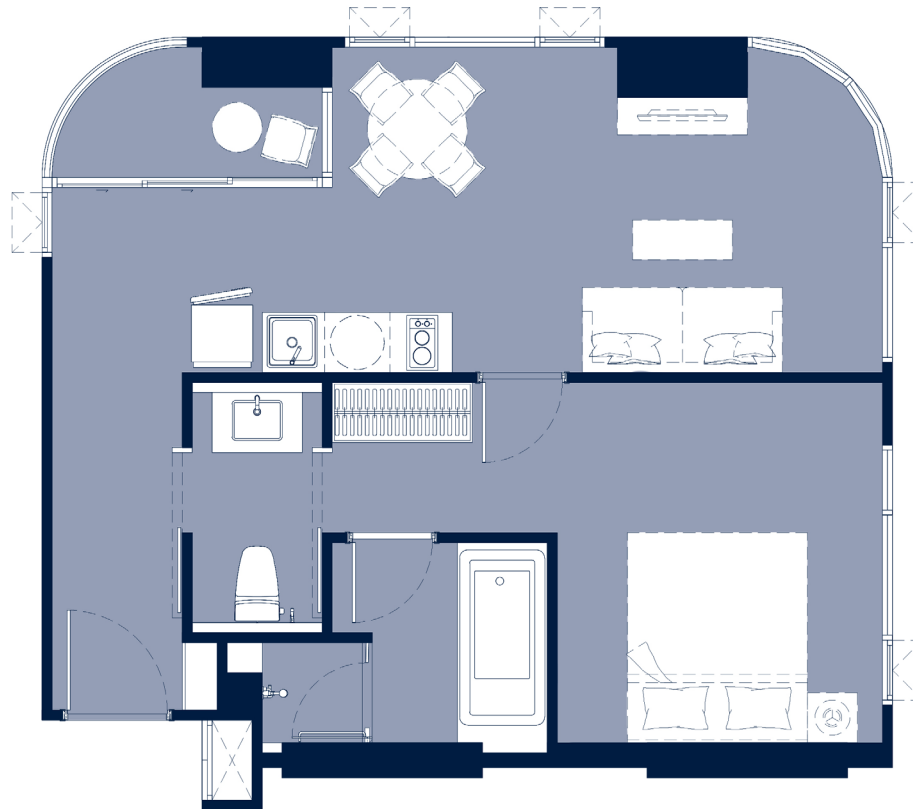

1 BEDROOM DELUXE SUITE | 55.45 SQ.M.

Layout and area of units may change as deemed appropriate without prior notice but will not effect the use and dwelling.

BUILDING B