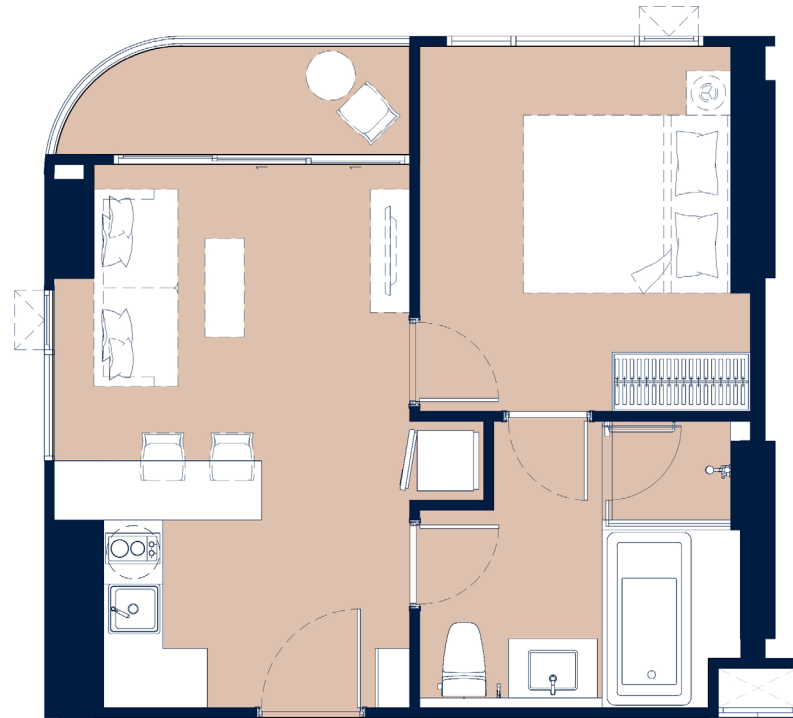

BUILDING B

1 BEDROOM DELUXE | 44.55 SQ.M.

Layout and area of units may change as deemed appropriate without prior notice but will not effect the use and dwelling.

BUILDING B

1 BEDROOM DELUXE | 46.00 SQ.M.

Layout and area of units may change as deemed appropriate without prior notice but will not effect the use and dwelling.

BUILDING B

1 BEDROOM DELUXE | 43.80 SQ.M.

Layout and area of units may change as deemed appropriate without prior notice but will not effect the use and dwelling.

BUILDING B

1 BEDROOM DELUXE | 59.25 SQ.M.

Layout and area of units may change as deemed appropriate without prior notice but will not effect the use and dwelling.

BUILDING B

1 BEDROOM DELUXE | 45.75 SQ.M.