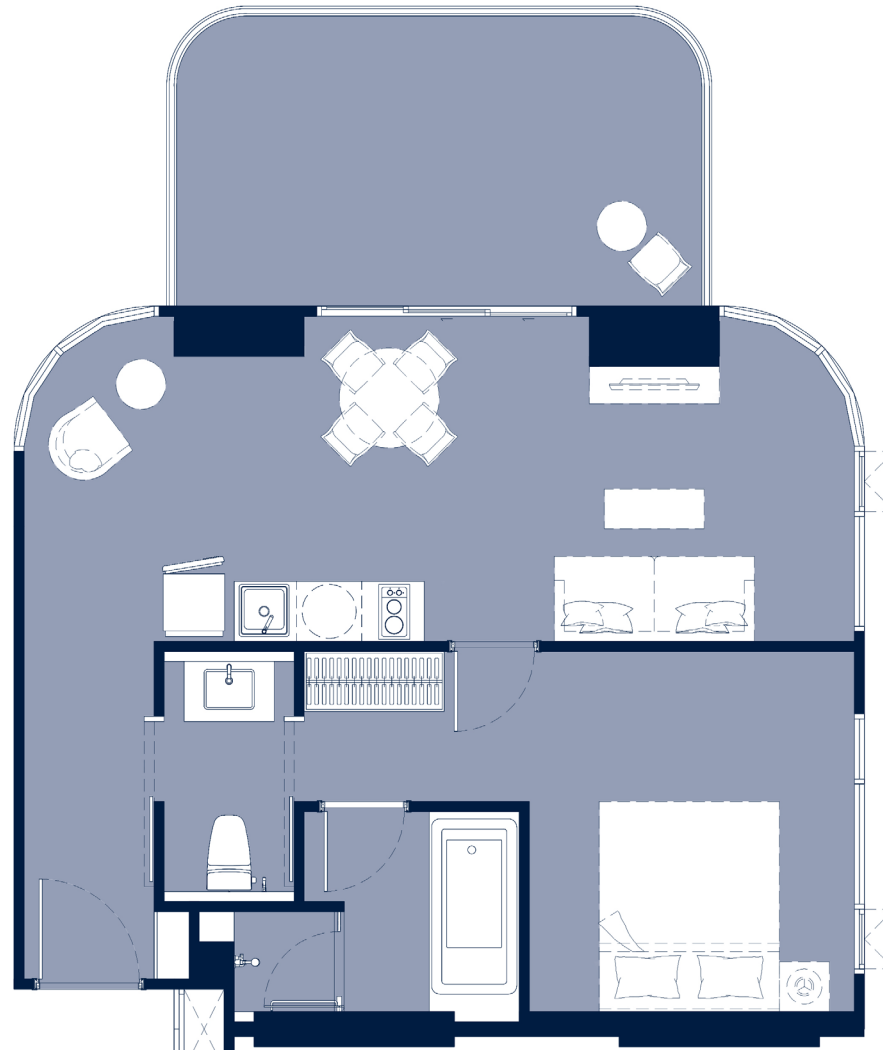

1 BEDROOM DELUXE SUITE | 70.80 SQ.M.

Layout and area of units may change as deemed appropriate without prior notice but will not effect the use and dwelling.

BUILDING B