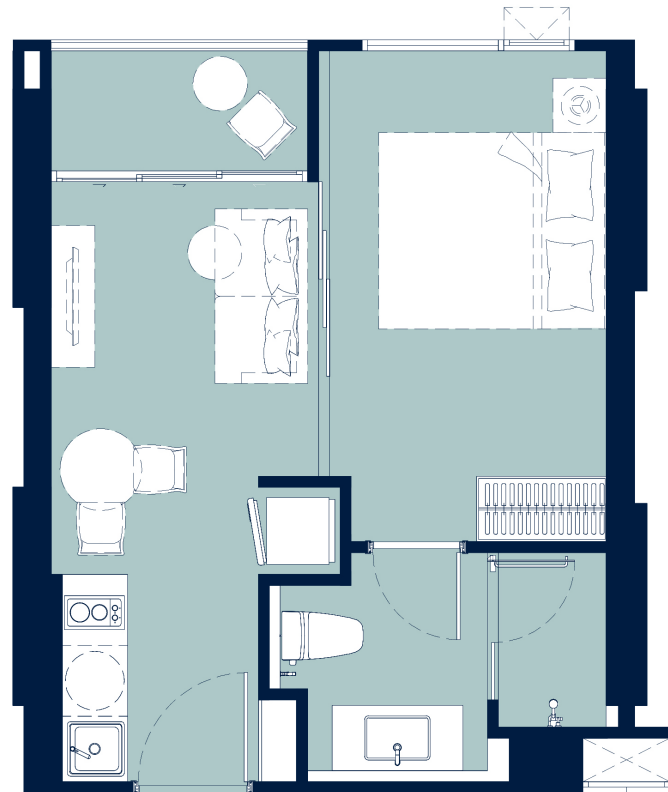

1 BEDROOM SUPERIOR | 34.75 SQ.M.

Layout and area of units may change as deemed appropriate without prior notice but will not effect the use and dwelling.

BUILDING B

1 BEDROOM SUPERIOR | 34.70 SQ.M.

Layout and area of units may change as deemed appropriate without prior notice but will not effect the use and dwelling.

BUILDING B

1 BEDROOM SUPERIOR | 34.70 SQ.M.

BUILDING B

Layout and area of units may change as deemed appropriate
without prior notice but will not effect the use and dwelling.

1 BEDROOM SUPERIOR | 37.35 SQ.M.

Layout and area of units may change as deemed appropriate
without prior notice but will not effect the use and dwelling.

BUILDING B

1 BEDROOM DELUXE | 44.75 SQ.M.

BUILDING B

1 BEDROOM DELUXE | 44.70 SQ.M.