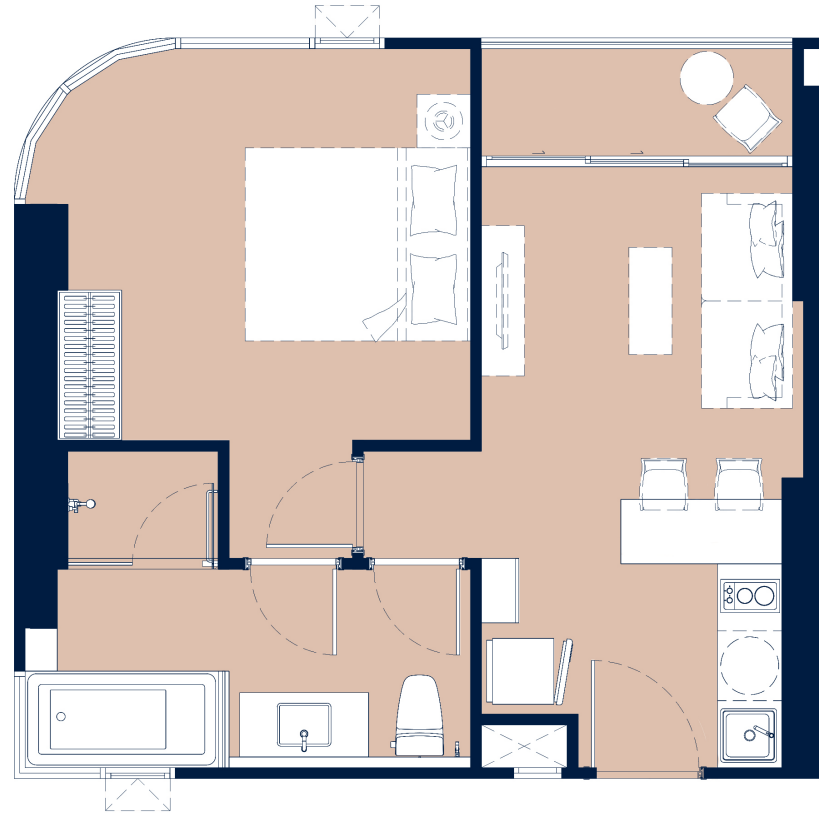

Layout and area of units may change as deemed appropriate
without prior notice but will not effect the use and dwelling.

BUILDING B

1 BEDROOM DELUXE | 44.75 SQ.M.

BUILDING B

1 BEDROOM DELUXE | 44.70 SQ.M.

Layout and area of units may change as deemed appropriate without prior notice but will not effect the use and dwelling.

BUILDING B

1 BEDROOM DELUXE | 44.80 SQ.M.

Layout and area of units may change as deemed appropriate without prior notice but will not effect the use and dwelling.

BUILDING B

1 BEDROOM DELUXE | 44.55 SQ.M.

Layout and area of units may change as deemed appropriate without prior notice but will not effect the use and dwelling.

BUILDING B

1 BEDROOM DELUXE | 46.00 SQ.M.

Layout and area of units may change as deemed appropriate without prior notice but will not effect the use and dwelling.

BUILDING B

1 BEDROOM DELUXE | 43.80 SQ.M.

Layout and area of units may change as deemed appropriate without prior notice but will not effect the use and dwelling.