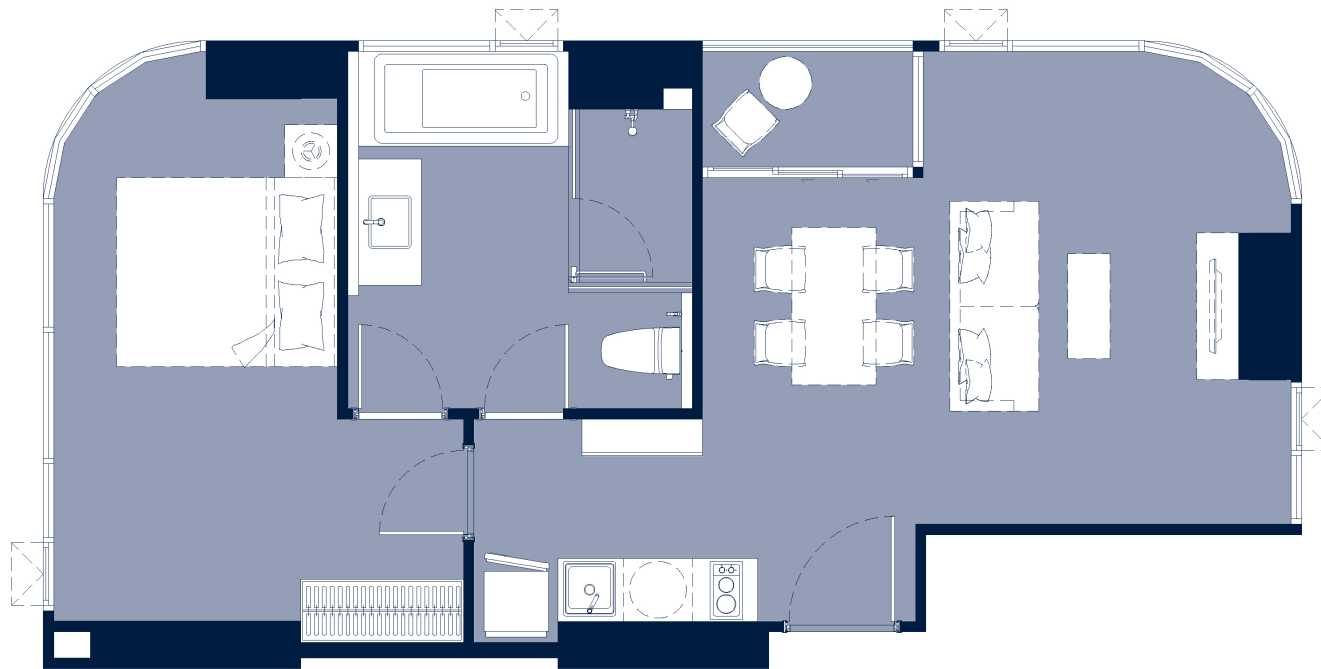

Layout and area of units may change as deemed appropriate without prior notice but will not effect the use and dwelling.

BUILDING A

1 BEDROOM DELUXE SUITE | 74.85 SQ.M.

Layout and area of units may change as deemed appropriate without prior notice but will not effect the use and dwelling.