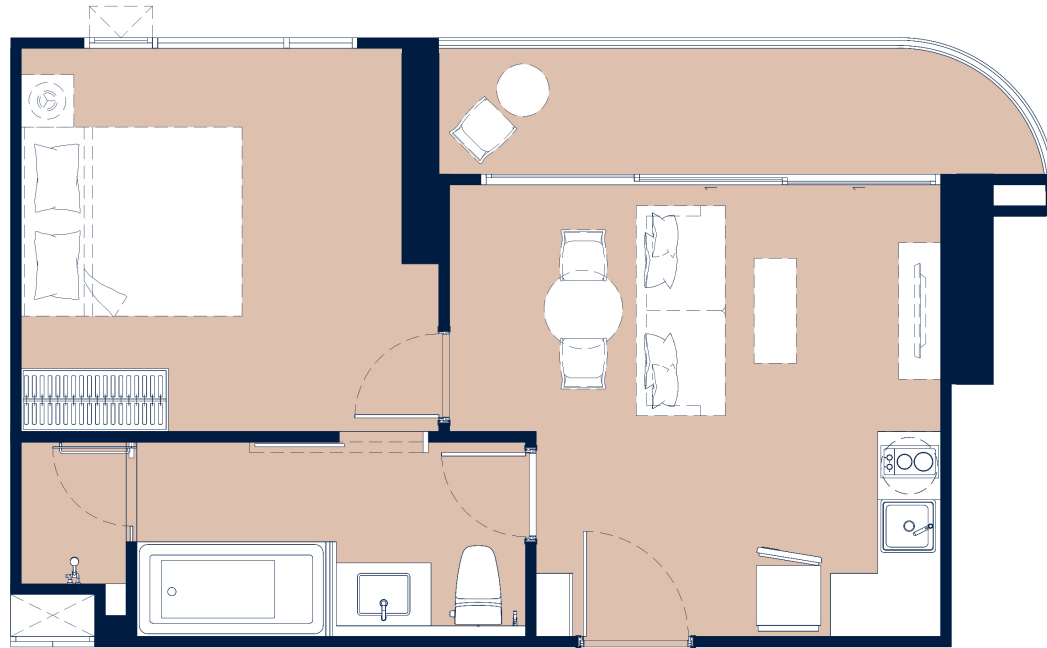

1 BEDROOM DELUXE | 49.40 SQ.M.

Layout and area of units may change as deemed appropriate without prior notice but will not effect the use and dwelling.