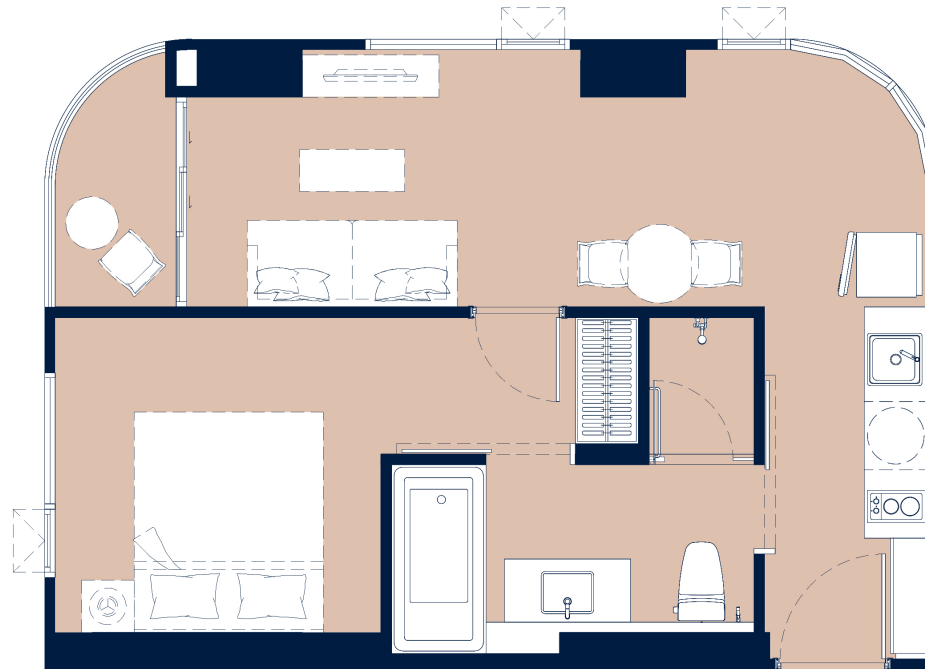

Layout and area of units may change as deemed appropriate without prior notice but will not effect the use and dwelling.

BUILDING A

1 BEDROOM DELUXE | 60.00 SQ.M.

Layout and area of units may change as deemed appropriate without prior notice but will not effect the use and dwelling.

BUILDING A

1 BEDROOM DELUXE | 45.00 SQ.M.

Layout and area of units may change as deemed appropriate without prior notice but will not effect the use and dwelling.

BUILDING A

1 BEDROOM DELUXE | 60.45 SQ.M.