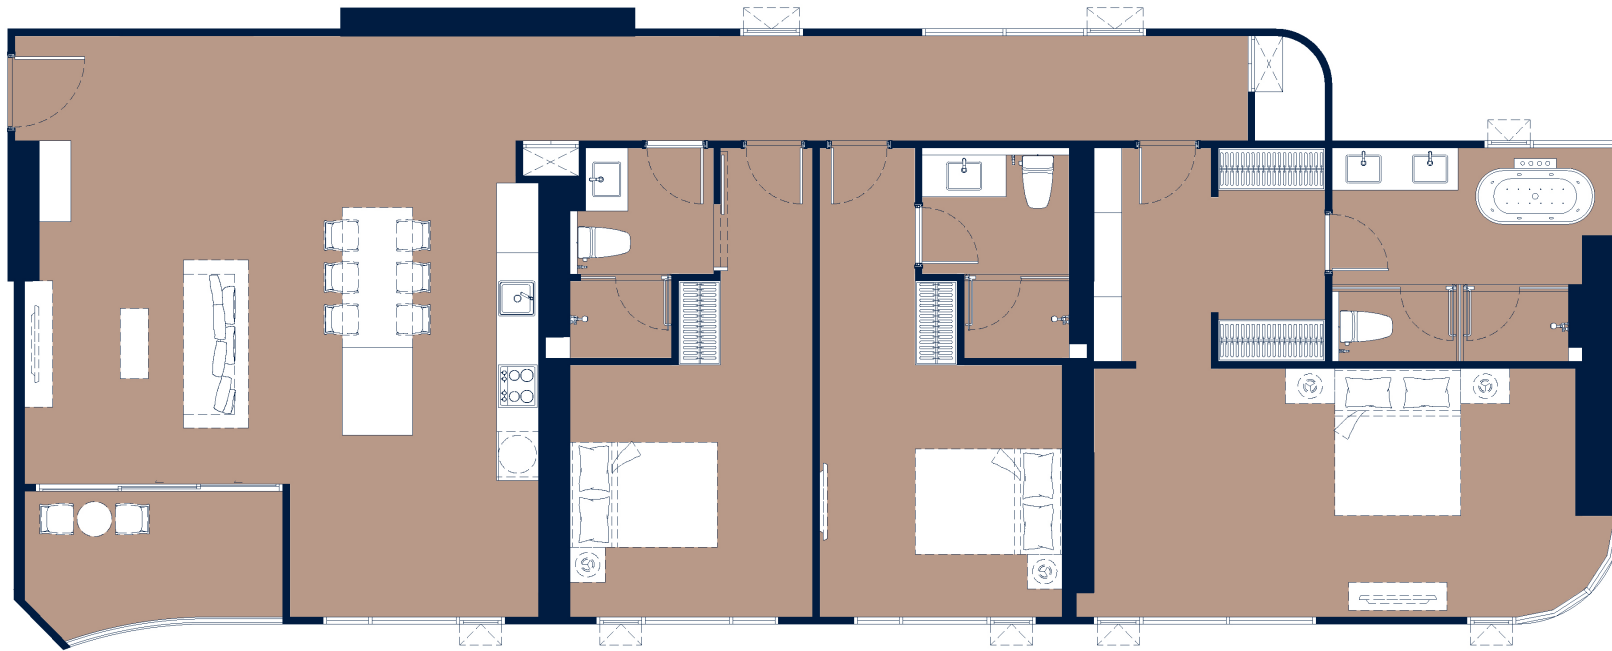

BUILDING A

3 BEDROOMS PREMIER | 130.10 SQ.M.

Layout and area of units may change as deemed appropriate without prior notice but will not effect the use and dwelling.

BUILDING A

3 BEDROOMS PREMIER SUITE | 173.80 SQ.M.