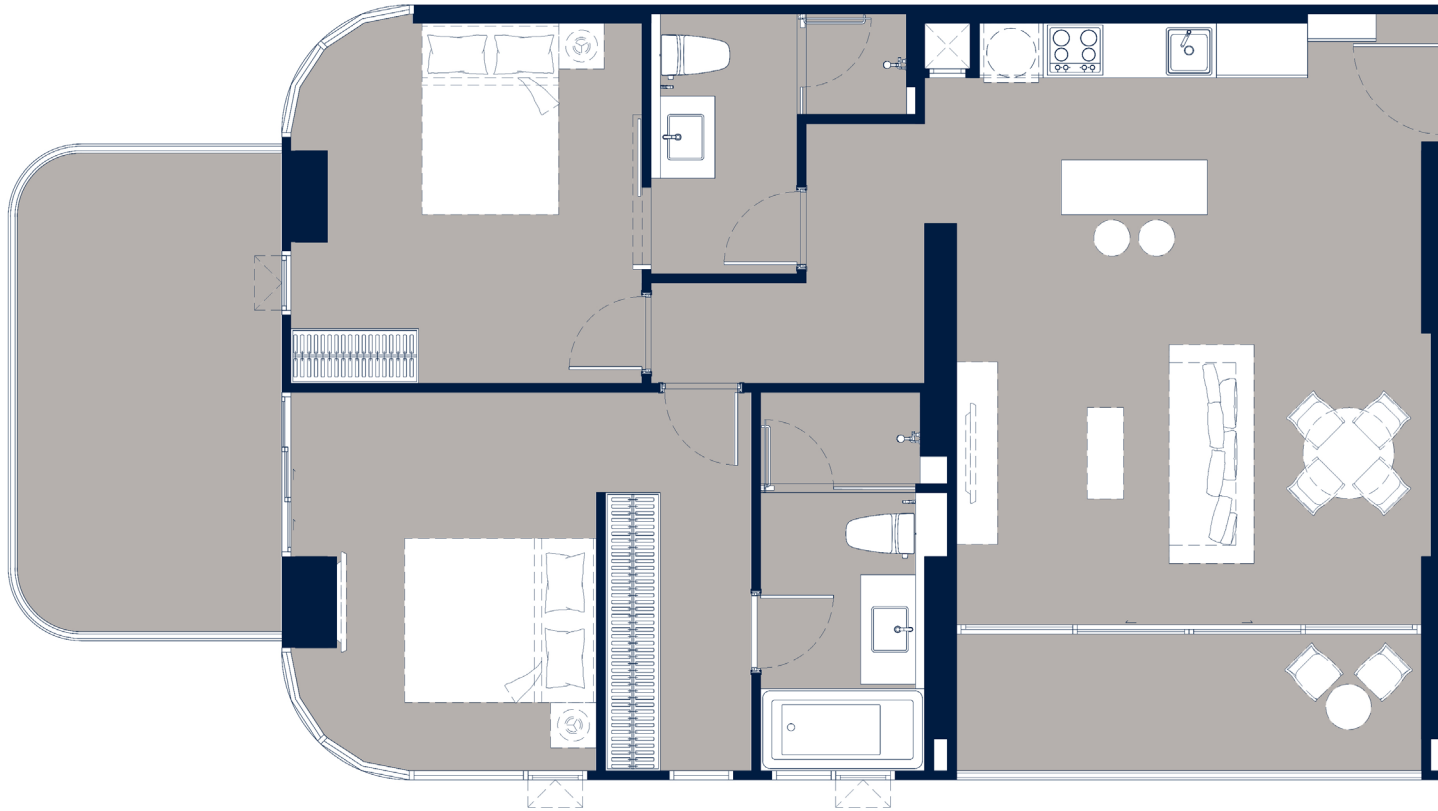

BUILDING A

2 BEDROOMS GRAND EXECUTIVE | 114.70 SQ.M.

Layout and area of units may change as deemed appropriate without prior notice but will not effect the use and dwelling.