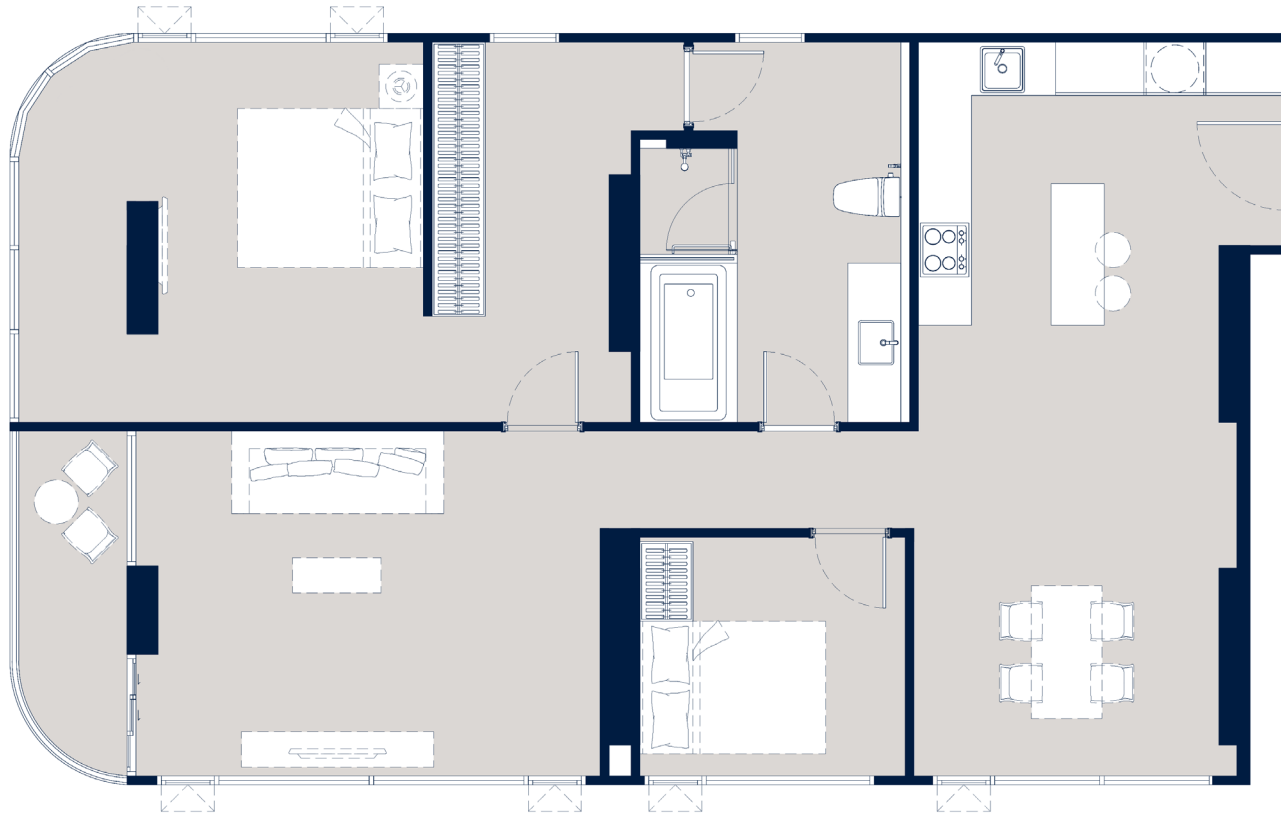

BUILDING A

2 BEDROOMS EXECUTIVE SUITE | 111.50 SQ.M.

Layout and area of units may change as deemed appropriate without prior notice but will not effect the use and dwelling.