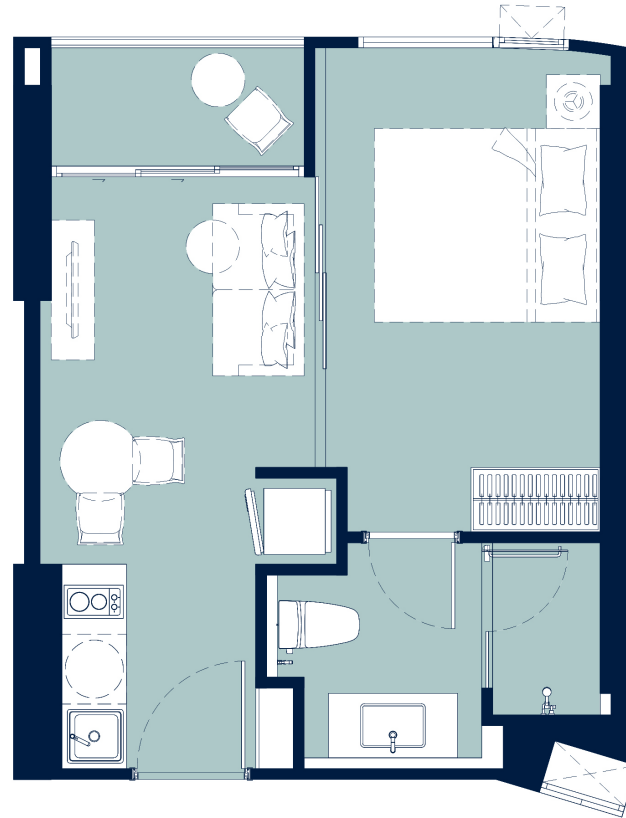

BUILDING A

1 BEDROOM SUPERIOR | 35.65 SQ.M.

Layout and area of units may change as deemed appropriate without prior notice but will not effect the use and dwelling.

BUILDING A

1 BEDROOM SUPERIOR | 35.00 SQ.M.

Layout and area of units may change as deemed appropriate without prior notice but will not effect the use and dwelling.

BUILDING A

1 BEDROOM SUPERIOR | 37.65 SQ.M.

Layout and area of units may change as deemed appropriate without prior notice but will not effect the use and dwelling.

BUILDING A

1 BEDROOM DELUXE | 44.70 SQ.M.

Layout and area of units may change as deemed appropriate without prior notice but will not effect the use and dwelling.

BUILDING A

1 BEDROOM DELUXE | 49.15 SQ.M.