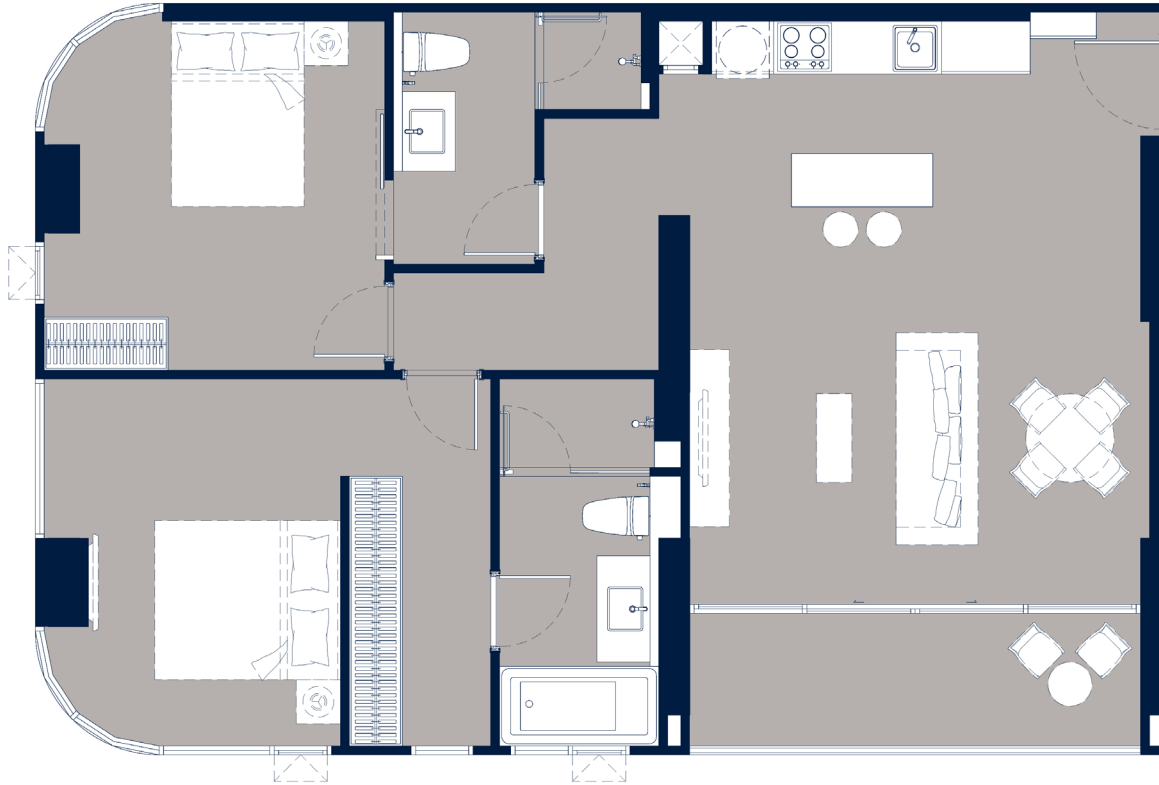

Layout and area of units may change as deemed appropriate without prior notice but will not effect the use and dwelling.

2 BEDROOMS GRAND EXECUTIVE | 99.70 SQ.M.

Layout and area of units may change as deemed appropriate without prior notice but will not effect the use and dwelling.