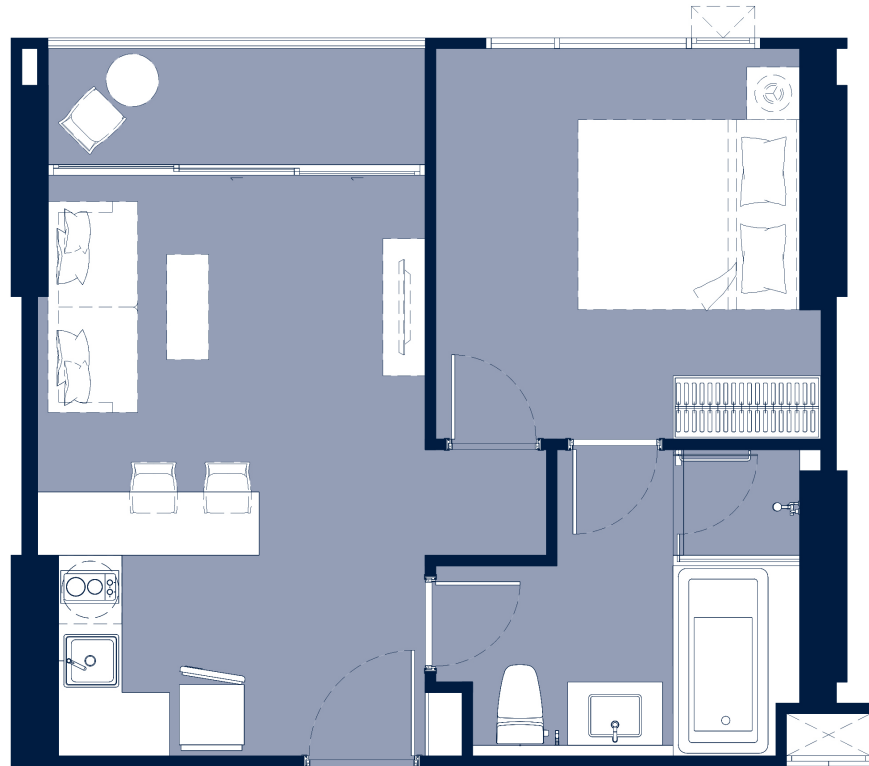

1 BEDROOM DELUXE SUITE | 49.25 SQ.M.

Layout and area of units may change as deemed appropriate without prior notice but will not effect the use and dwelling.