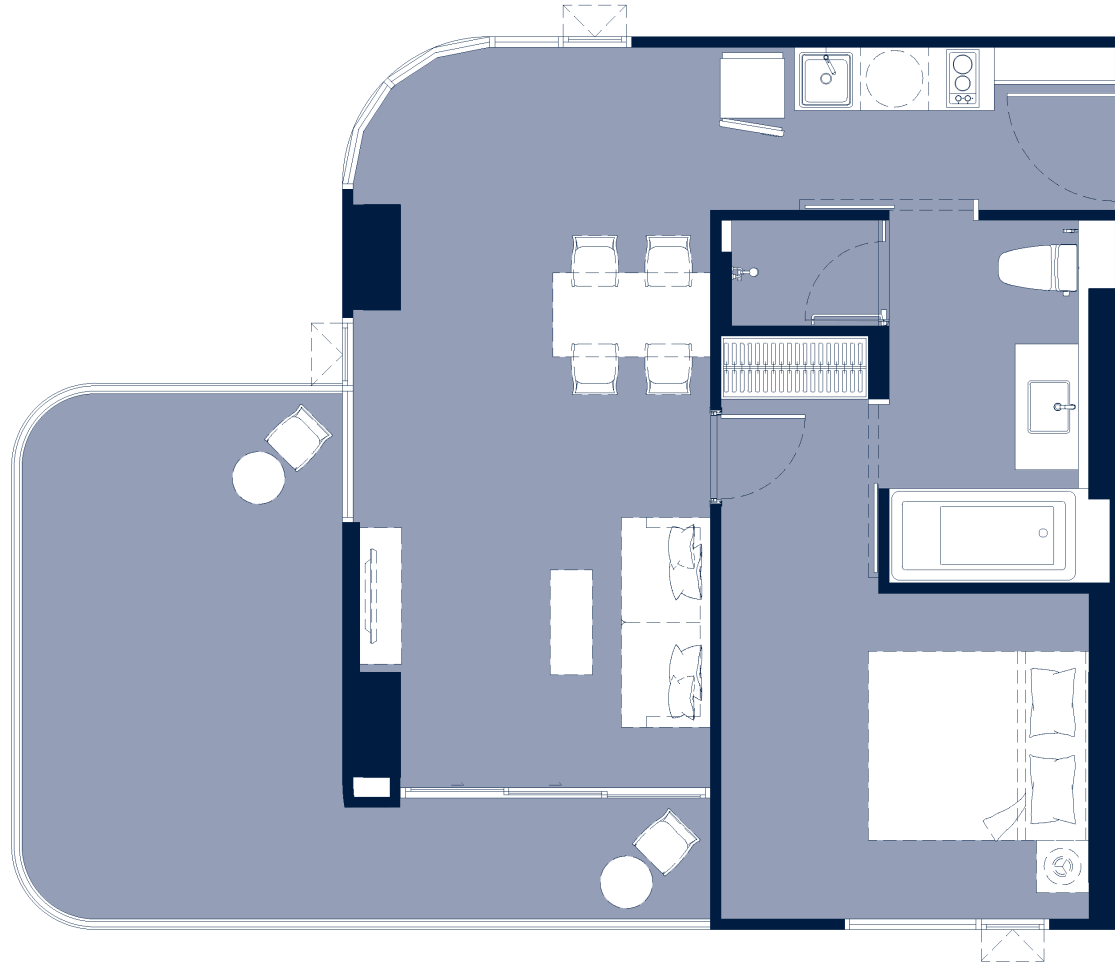

1 BEDROOM DELUXE SUITE | 72.55 SQ.M.

Layout and area of units may change as deemed appropriate without prior notice but will not effect the use and dwelling.