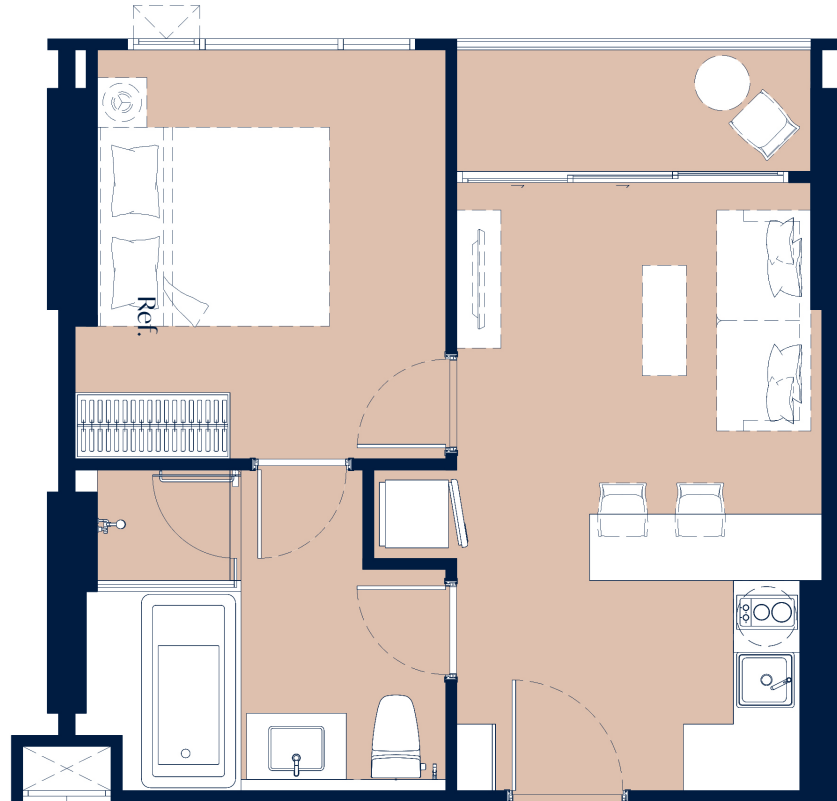

Layout and area of units may change as deemed appropriate without prior notice but will not effect the use and dwelling.

BUILDING A

1 BEDROOM SUPERIOR | 37.65 SQ.M.

Layout and area of units may change as deemed appropriate without prior notice but will not effect the use and dwelling.

BUILDING A

1 BEDROOM DELUXE | 44.70 SQ.M.

Layout and area of units may change as deemed appropriate without prior notice but will not effect the use and dwelling.

BUILDING A

1 BEDROOM DELUXE | 49.15 SQ.M.