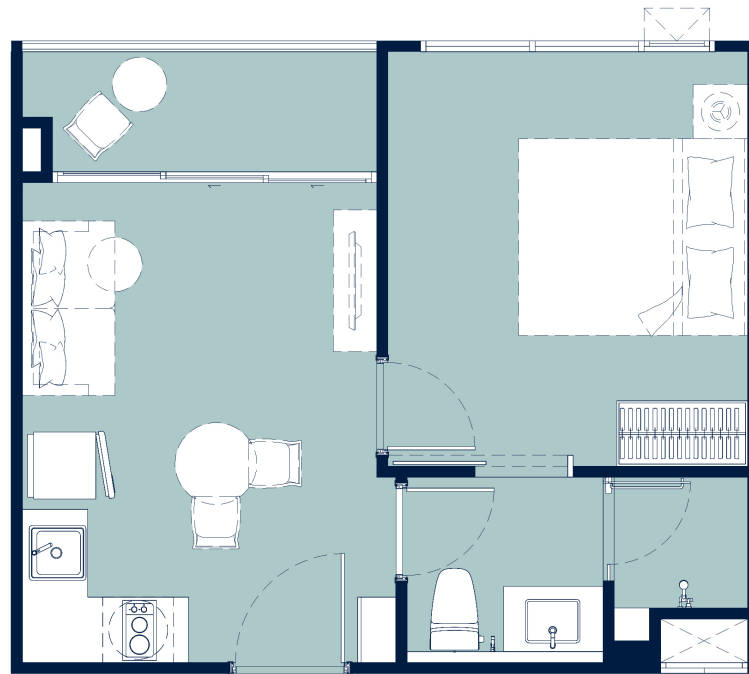

BUILDING A

1 BEDROOM SUPERIOR | 35.65 SQ.M.

Layout and area of units may change as deemed appropriate without prior notice but will not effect the use and dwelling.

BUILDING A

1 BEDROOM SUPERIOR | 35.00 SQ.M.

Layout and area of units may change as deemed appropriate without prior notice but will not effect the use and dwelling.

BUILDING A

1 BEDROOM SUPERIOR | 37.65 SQ.M.

Layout and area of units may change as deemed appropriate without prior notice but will not effect the use and dwelling.

BUILDING A

1 BEDROOM DELUXE | 44.70 SQ.M.

Layout and area of units may change as deemed appropriate without prior notice but will not effect the use and dwelling.

BUILDING A

1 BEDROOM DELUXE | 49.15 SQ.M.